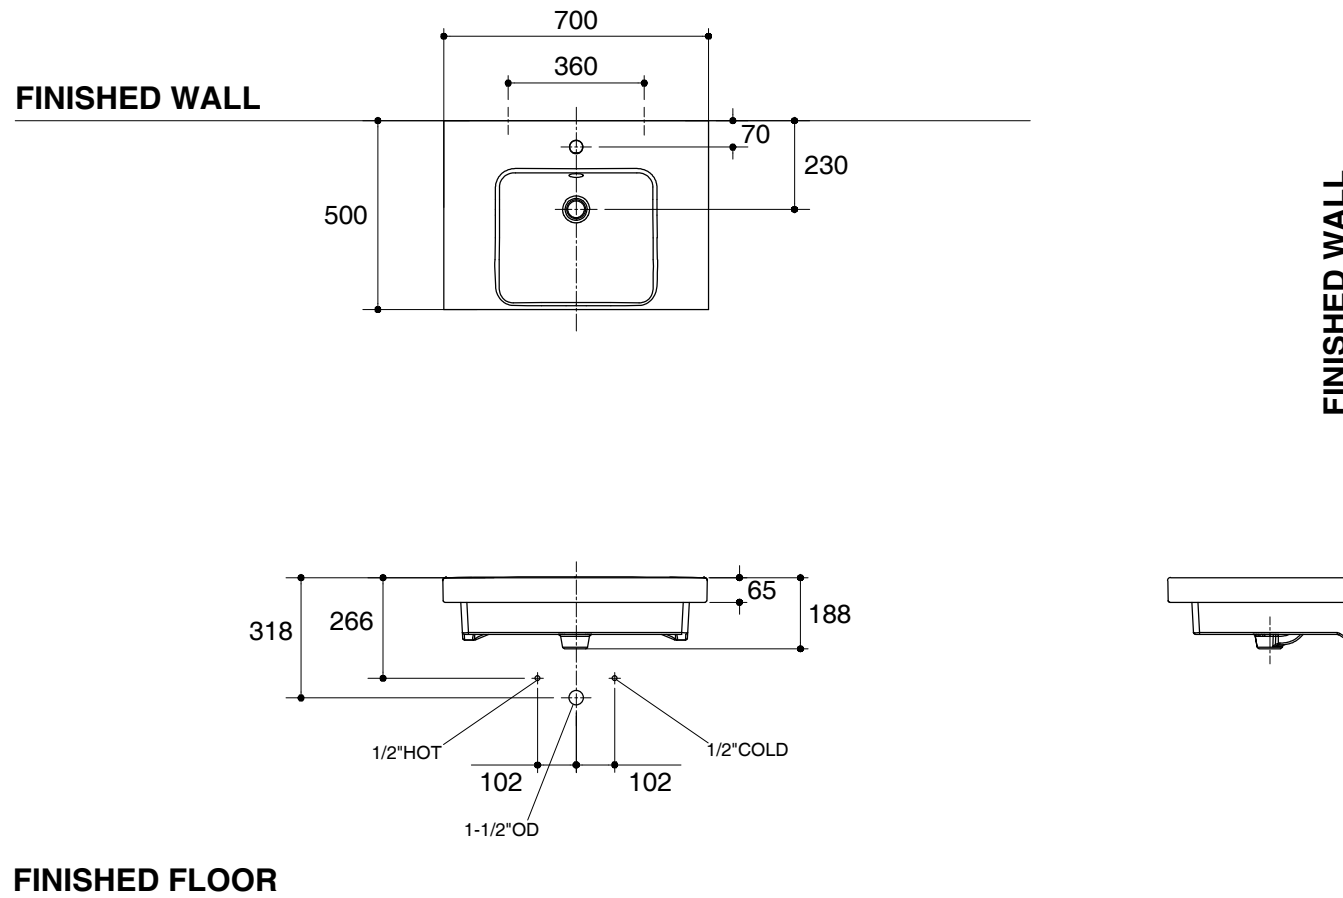

Dimensions are approximate.

Unit: mm

SKU	K-18572T-1-0
Name	REACH
Description	700 MM. VANITY TOP

KOHLER

*The recommended dimension for installation can be adjusted according to user preferences and layout.