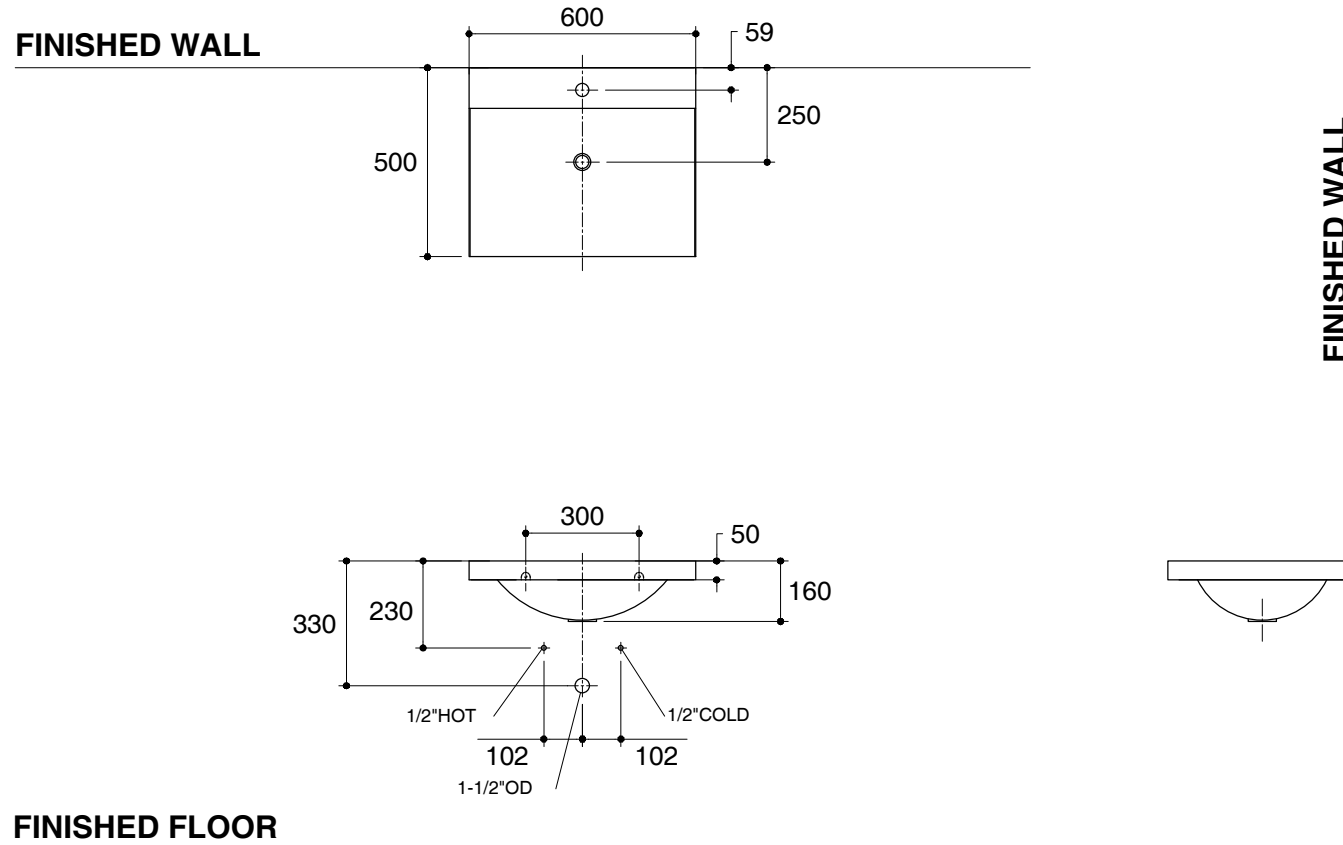

Dimensions are approximate.

Unit: mm

SKU	K-45473X-0
Name	TOOBI
Description	600 MM. SYNTHETIC VANITY TOP

KOHLER

*The recommended dimension for installation can be adjusted according to user preferences and layout.