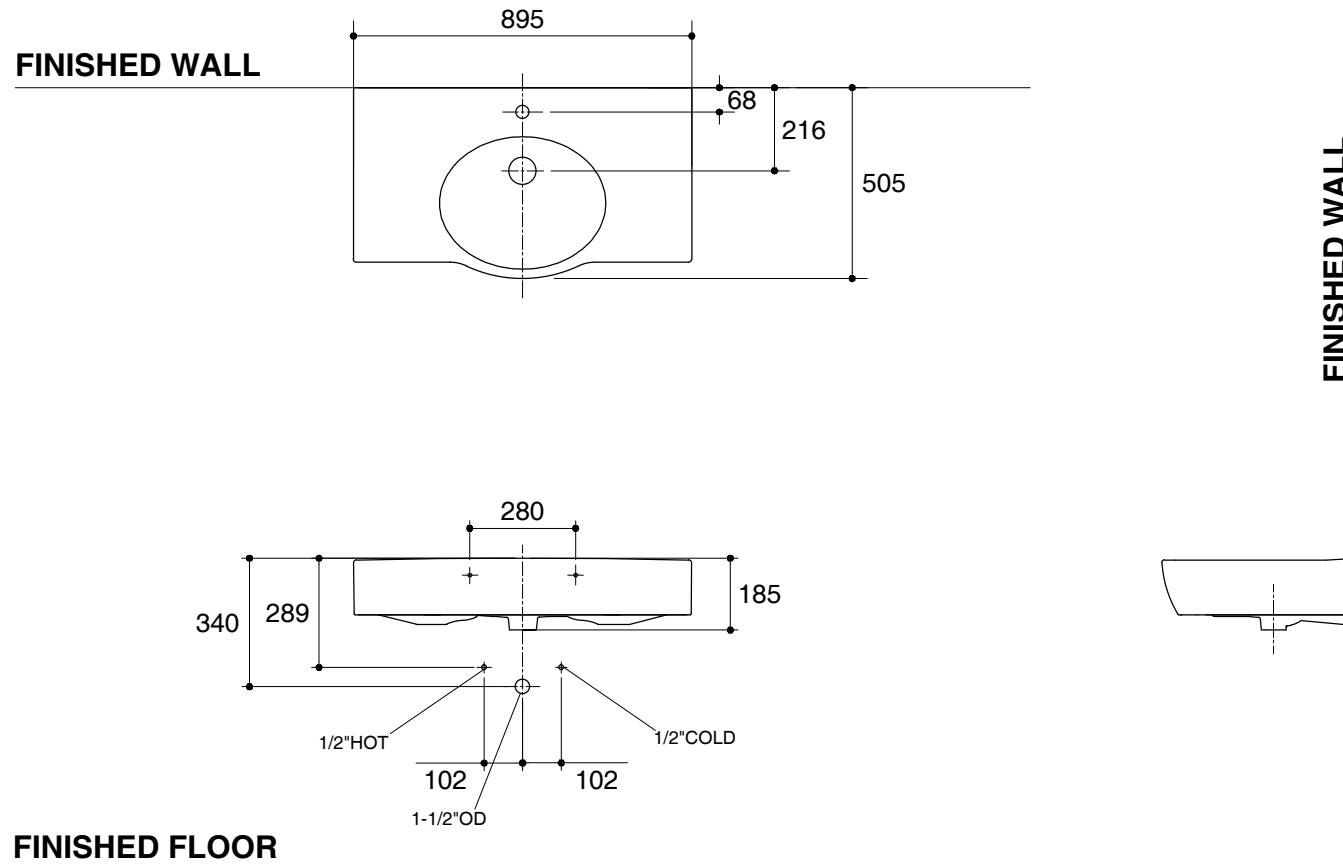

Dimensions are approximate.

Unit: mm

SKU	K-19950T-1-0
Name	OVE
Description	900 MM. VANITY TOP

**KOHLER**

\*The recommended dimension for installation can be adjusted according to user preferences and layout.