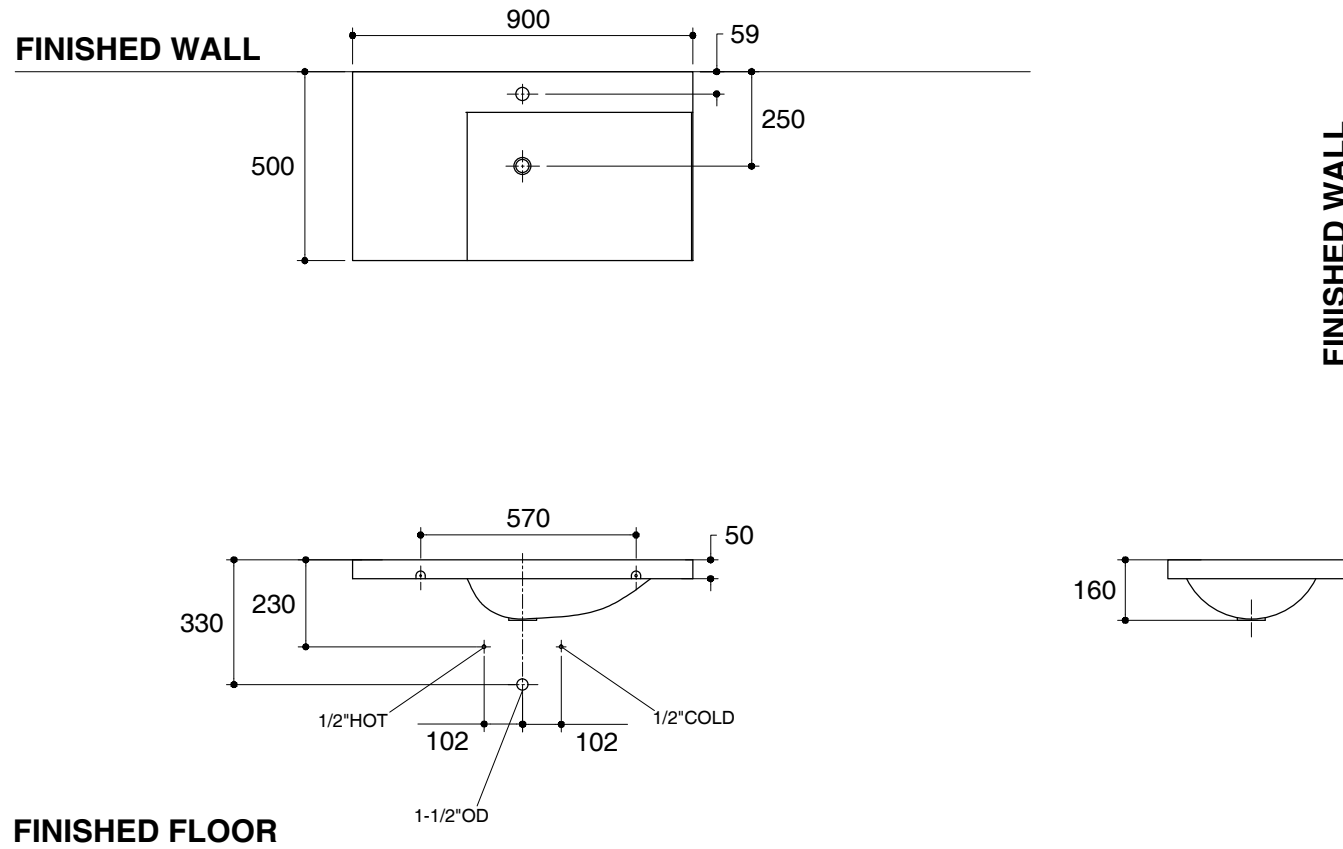

Dimensions are approximate.

Unit: mm

SKU	K-45471X-0
Name	TOOBI
Description	900 MM. SYNTHETIC VANITY TOP

*The recommended dimension for installation can be adjusted according to user preferences and layout.