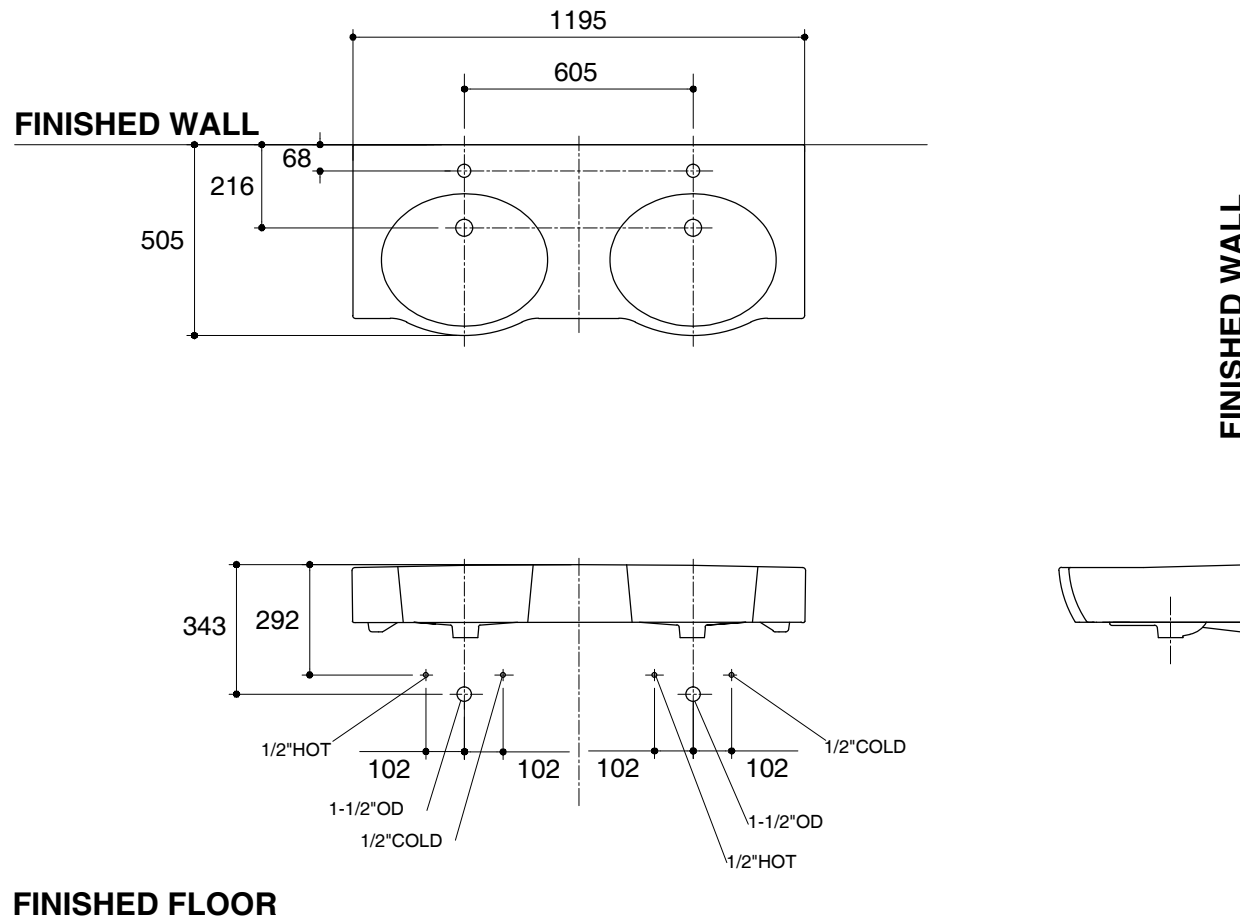

Dimensions are approximate.

Unit: mm

SKU	K-19951T-1-0
Name	OVE
Description	1200 MM. VANITY TOP

*The recommended dimension for installation can be adjusted according to user preferences and layout.

KOHLER