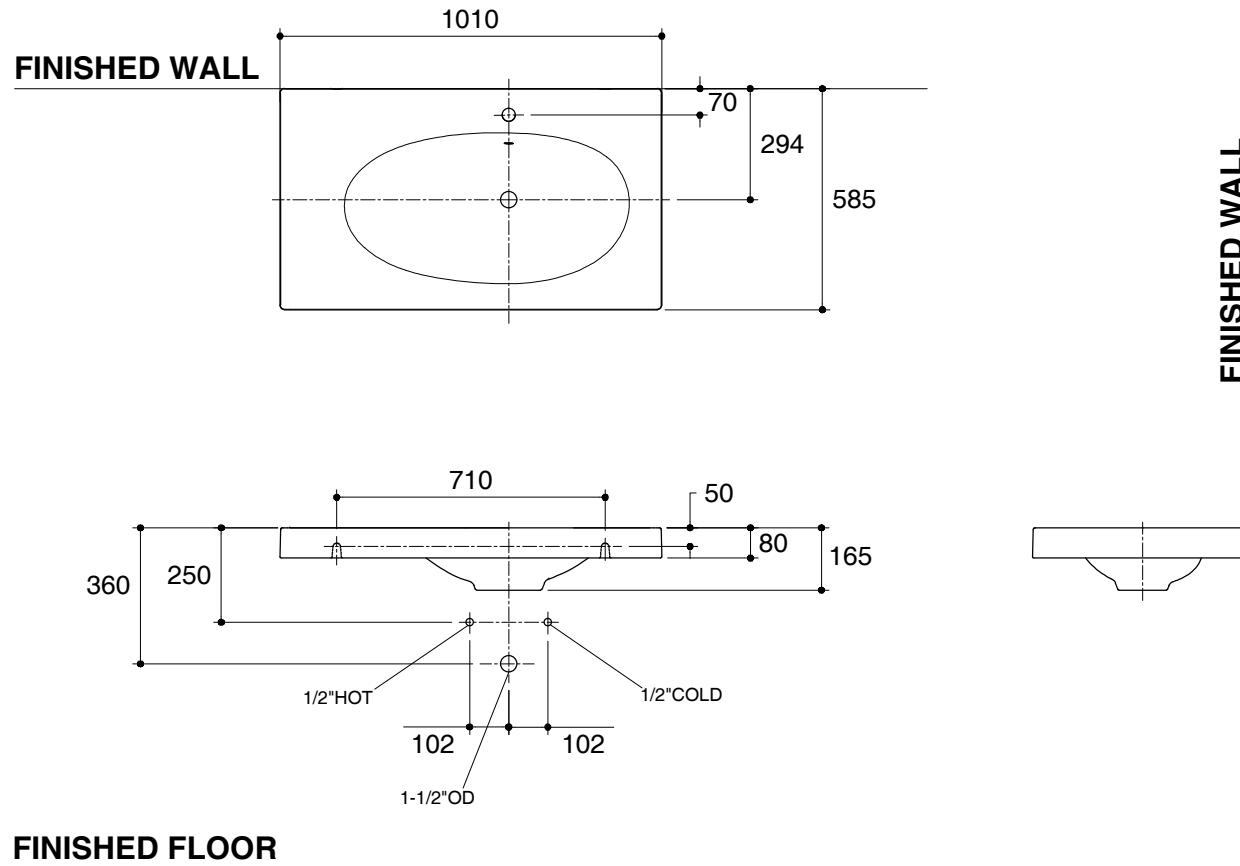

Dimensions are approximate.

Unit: mm

| | |
|-------------|----------------------|
| SKU | K-18385T-0 |
| Name | PARADOX |
| Description | SYNTHETIC VANITY TOP |

KOHLER

*The recommended dimension for installation can be adjusted according to user preferences and layout.