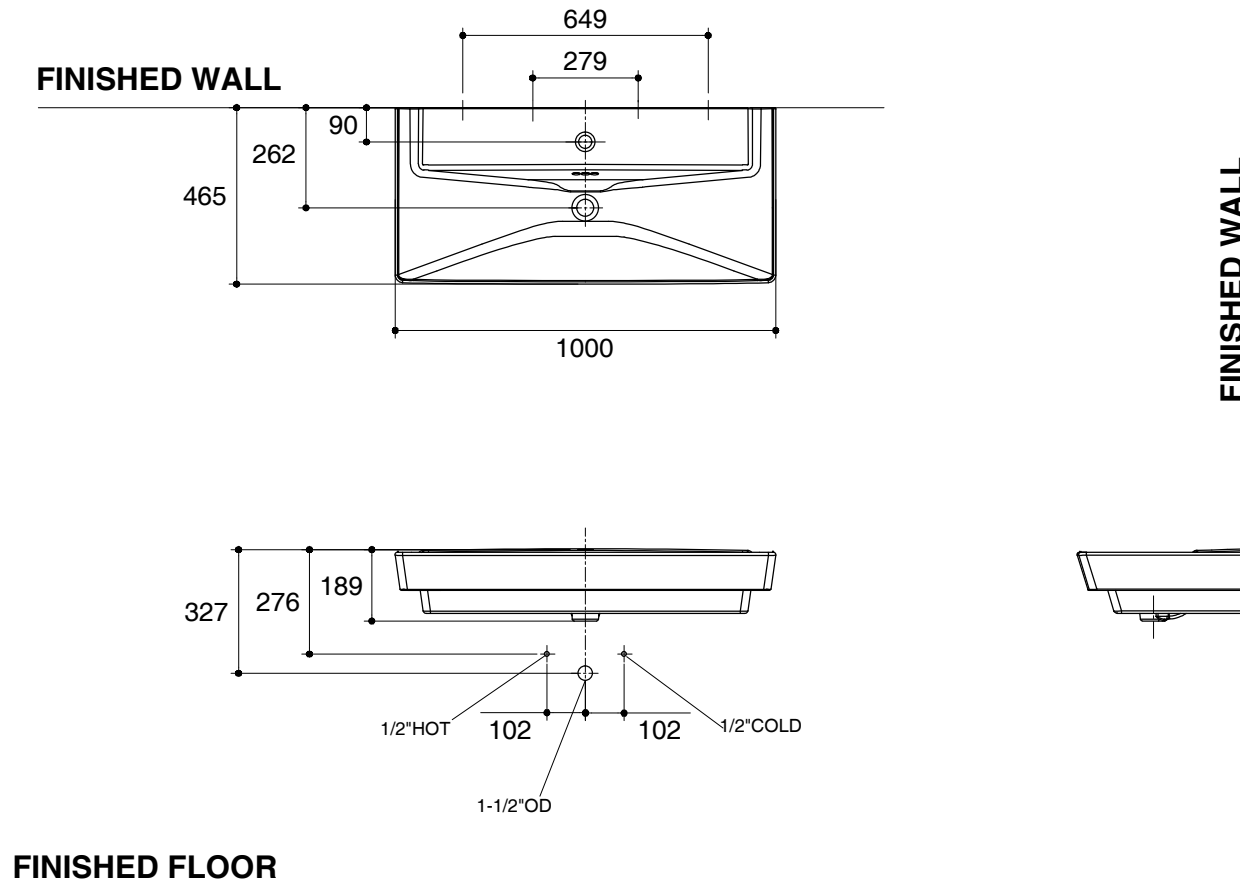

Dimensions are approximate.

Unit: mm

SKU	K-5026-1-0
Name	REVE
Description	BATHROOM SINK SINGLE HOLE

\*The recommended dimension for installation can be adjusted according to user preferences and layout.

**KOHLER**