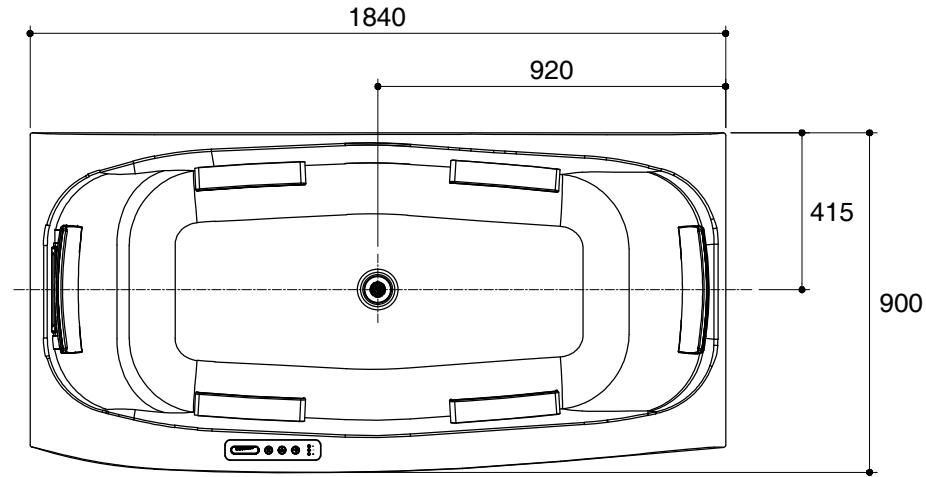

Dimensions are approximate.

Unit: mm

Customer Interface Access Panel  
W500 x H450

Pump(Blower Motor)  
Control Access  
W500xH450

SKU	K-45604X-GGR58-0
Name	CUMULUS
Description	1800 BUBBLE MASSAGE BATH

**KOHLER**

\*The recommended dimension for installation can be adjusted according to user preferences and layout.