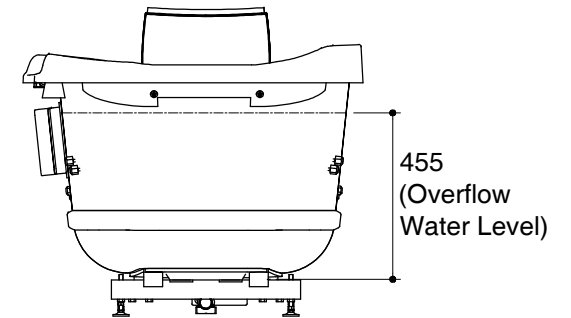

Dimensions are approximate.

Unit: mm

Customer Interface Access Panel  
W500 x H450

Pump(Blower Motor)  
Control Access  
W500xH450

SKU	K-45604X-GGR58-0
Name	CUMULUS
Description	1800 BUBBLE MASSAGE BATH

**KOHLER**

\*The recommended dimension for installation can be adjusted according to user preferences and layout.