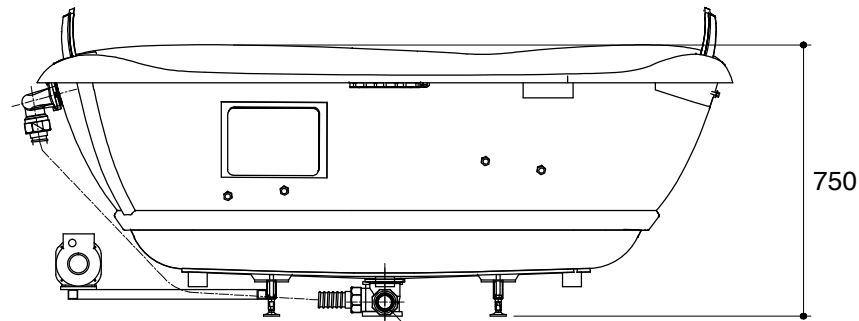

Dimensions are approximate.

Unit: mm

Customer Interface Access Panel  
W500 x H450

Pump(Blower Motor)  
Control Access  
W500xH450

SKU	K-45604X-GGR58-0
Name	CUMULUS
Description	1800 BUBBLE MASSAGE BATH

**KOHLER**

\*The recommended dimension for installation can be adjusted according to user preferences and layout.