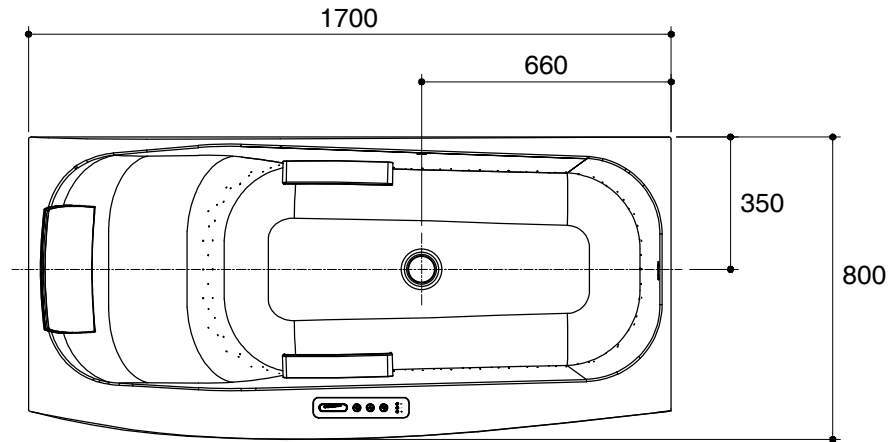

Dimensions are approximate.

Unit: mm

Customer Interface Access Panel  
W500 x H450

Pump(Blower Motor)  
Control Access  
W500xH450

SKU	K-45602X-GGR58-0
Name	CUMULUS
Description	1700 BUBBLE MASSAGE BATH

\*The recommended dimension for installation can be adjusted according to user preferences and layout.