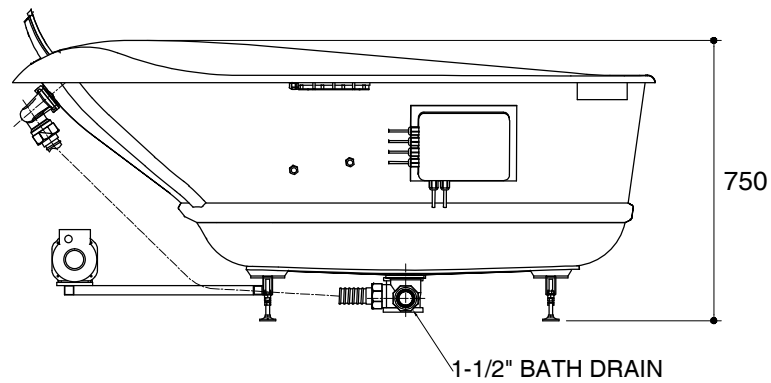

Dimensions are approximate.

Unit: mm

Customer Interface Access Panel  
W500 x H450

Pump(Blower Motor)  
Control Access  
W500xH450

SKU	K-45602X-GGR58-0
Name	CUMULUS
Description	1700 BUBBLE MASSAGE BATH

\*The recommended dimension for installation can be adjusted according to user preferences and layout.