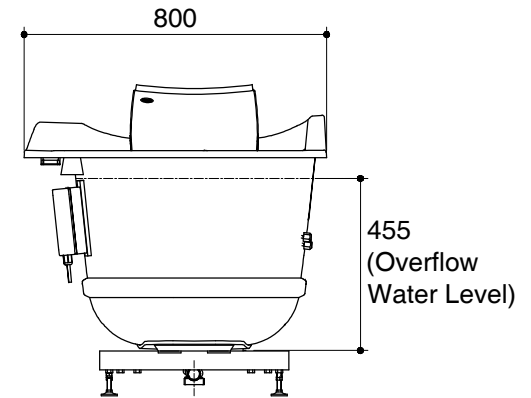

Dimensions are approximate.

Unit: mm

Customer Interface Access Panel  
W500 x H450

Pump(Blower Motor)  
Control Access  
W500xH450

SKU	K-45602X-GGR58-0
Name	CUMULUS
Description	1700 BUBBLE MASSAGE BATH

\*The recommended dimension for installation can be adjusted according to user preferences and layout.