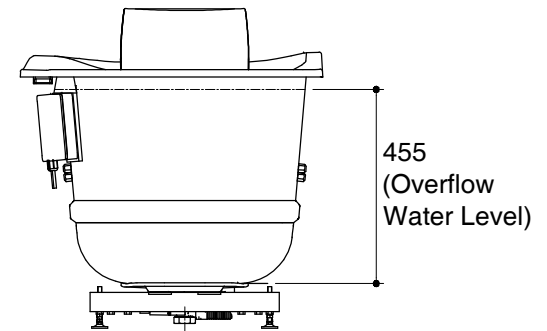

Dimensions are approximate.

Unit: mm

Customer Interface Access Panel
W500 x H450

Pump(Blower Motor)
Control Access
W500xH450

1-1/2" BATH DRAIN

455
(Overflow
Water Level)

SKU	K-45600X-GGR58-0
Name	CUMULUS
Description	1300 BUBBLE MASSAGE BATH

KOHLER

*The recommended dimension for installation can be adjusted according to user preferences and layout.