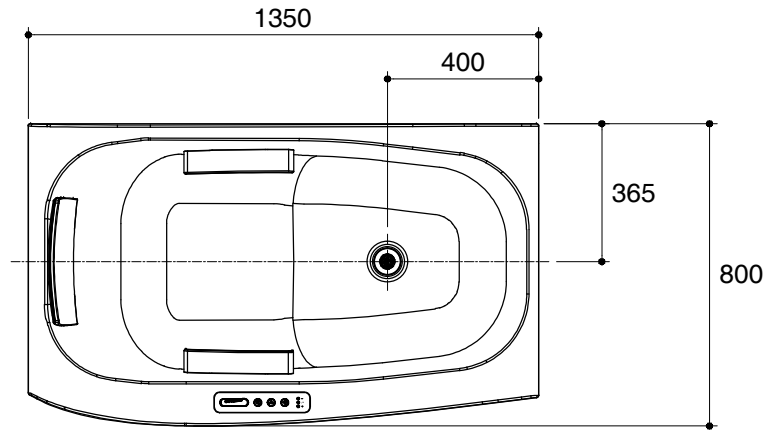

Dimensions are approximate.

Unit: mm

Customer Interface Access Panel
W500 x H450

Pump(Blower Motor)
Control Access
W500xH450

1-1/2" BATH DRAIN

455
(Overflow
Water Level)

SKU	K-45600X-GGR58-0
Name	CUMULUS
Description	1300 BUBBLE MASSAGE BATH

KOHLER

*The recommended dimension for installation can be adjusted according to user preferences and layout.