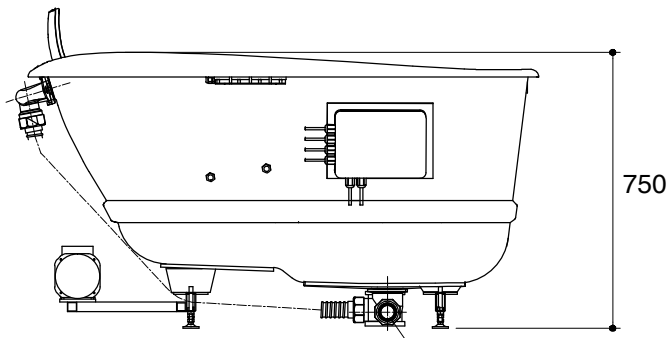

Dimensions are approximate.

Unit: mm

Customer Interface Access Panel
W500 x H450

Pump(Blower Motor)
Control Access
W500xH450

1-1/2" BATH DRAIN

455
(Overflow
Water Level)

SKU	K-45600X-GGR58-0
Name	CUMULUS
Description	1300 BUBBLE MASSAGE BATH

KOHLER

*The recommended dimension for installation can be adjusted according to user preferences and layout.