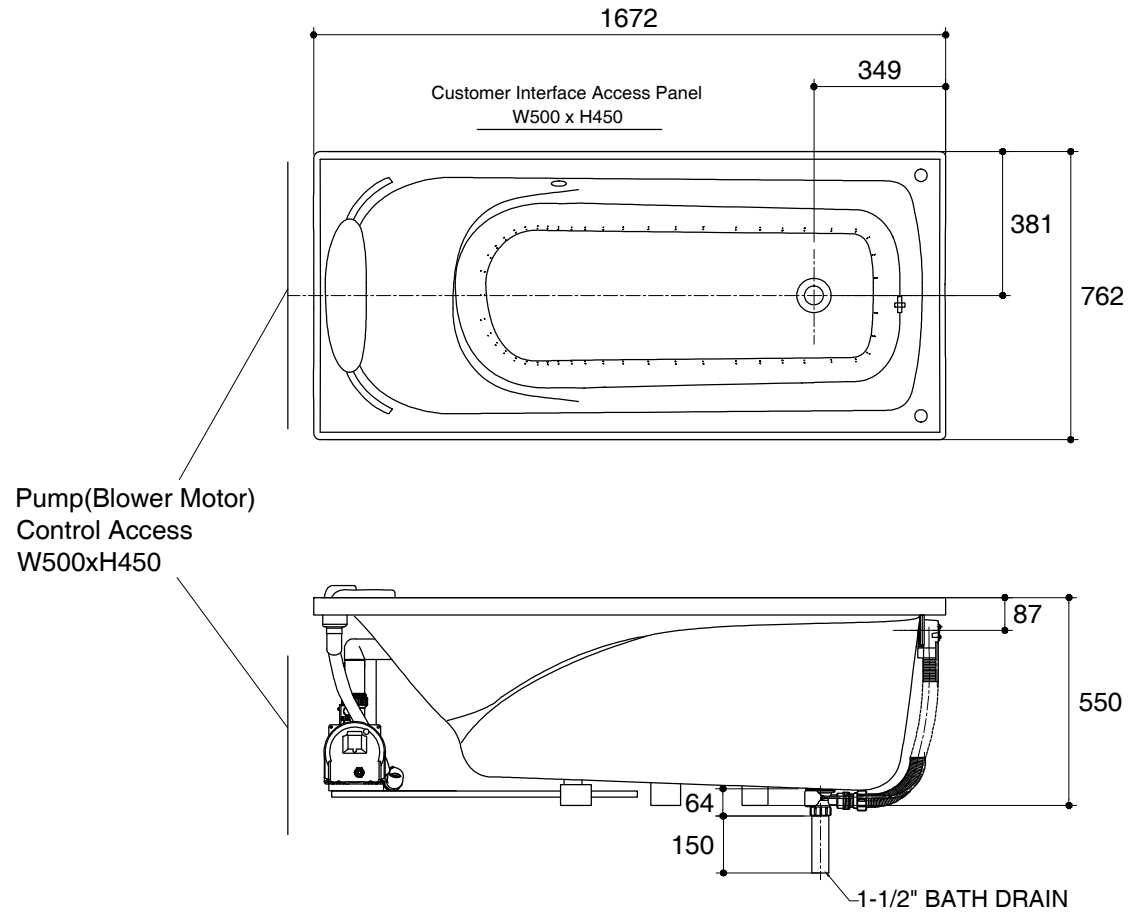

Dimensions are approximate.

Unit: mm

SKU	K-11303X-G1-0
Name	REGATTA
Description	BUBBLE MASSAGE BATH LEFT ELECTRONIC KEYPAD

KOHLER

*The recommended dimension for installation can be adjusted according to user preferences and layout.