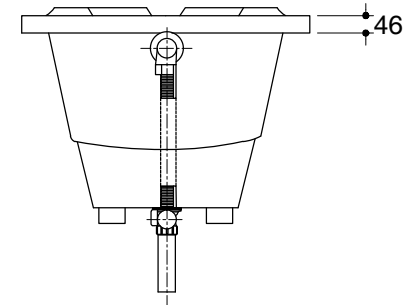

Dimensions are approximate.

Unit: mm

SKU	K-11303X-G1-0
Name	REGATTA
Description	BUBBLE MASSAGE BATH LEFT ELECTRONIC KEYPAD

KOHLER

*The recommended dimension for installation can be adjusted according to user preferences and layout.