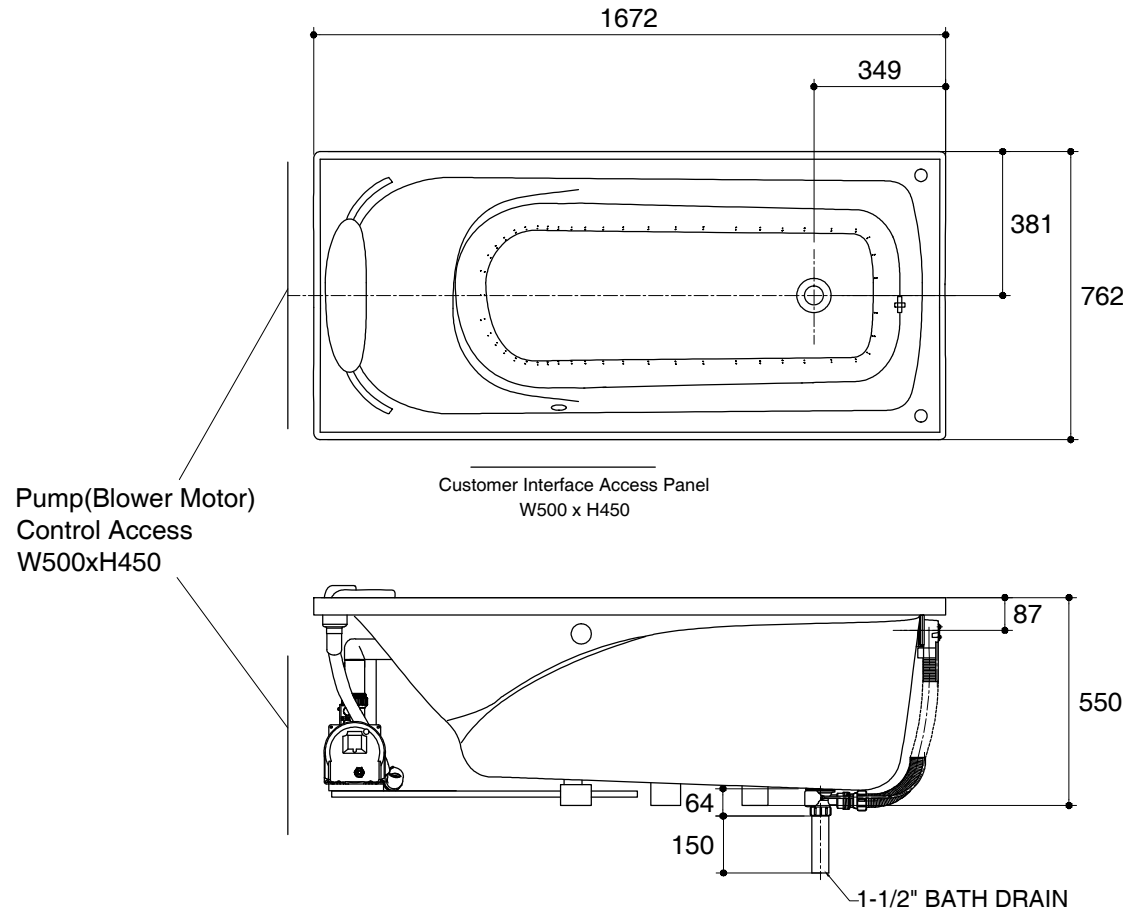

Dimensions are approximate.

Unit: mm

SKU	K-11303X-G2-0
Name	REGATTA
Description	BUBBLE MASSAGE BATH RIGHT ELECTRONIC KEYPAD

**KOHLER**

\*The recommended dimension for installation can be adjusted according to user preferences and layout.