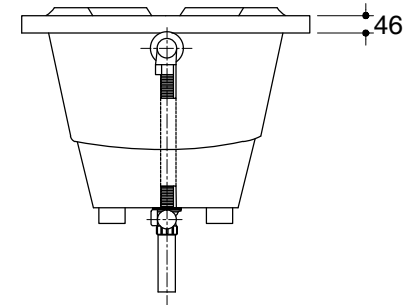

Dimensions are approximate.

Unit: mm

SKU	K-11303X-G2-0
Name	REGATTA
Description	BUBBLE MASSAGE BATH RIGHT ELECTRONIC KEYPAD

**KOHLER**

\*The recommended dimension for installation can be adjusted according to user preferences and layout.