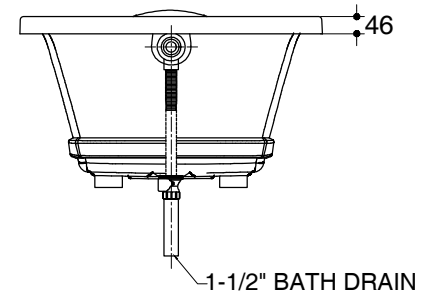

Dimensions are approximate.

Unit: mm

 Recommended Faucet Area

Customer Interface Access Panel
W500 x H450

Pump(Blower Motor)
Control Access
W500xH450

SKU	K-97194X-G1-0
Name	PATIO
Description	BUBBLE MASSAGE BATH WHITE PILLOW LEFT ELECTRONIC KEYPAD

KOHLER

*The recommended dimension for installation can be adjusted according to user preferences and layout.