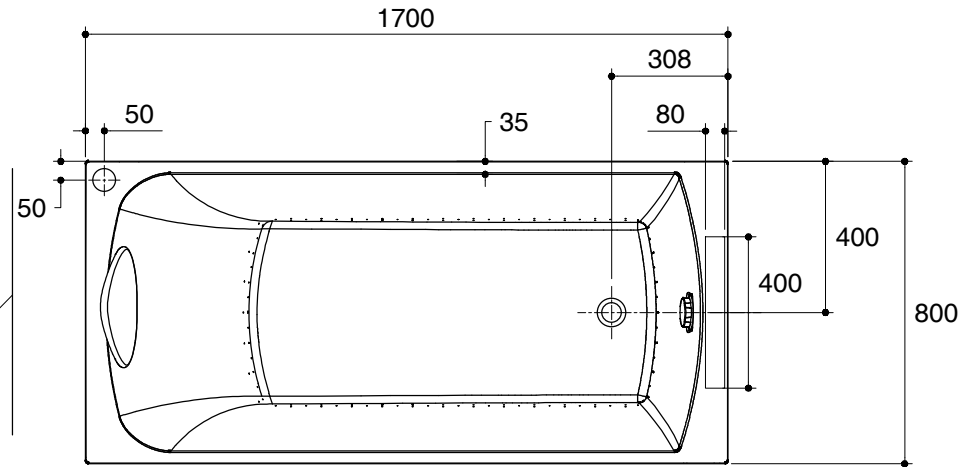

Dimensions are approximate.

Unit: mm

 Recommended Faucet Area

Customer Interface Access Panel
W500 x H450

Pump(Blower Motor)
Control Access
W500xH450

SKU	K-97194X-G1-0
Name	PATIO
Description	BUBBLE MASSAGE BATH WHITE PILLOW LEFT ELECTRONIC KEYPAD

KOHLER

*The recommended dimension for installation can be adjusted according to user preferences and layout.