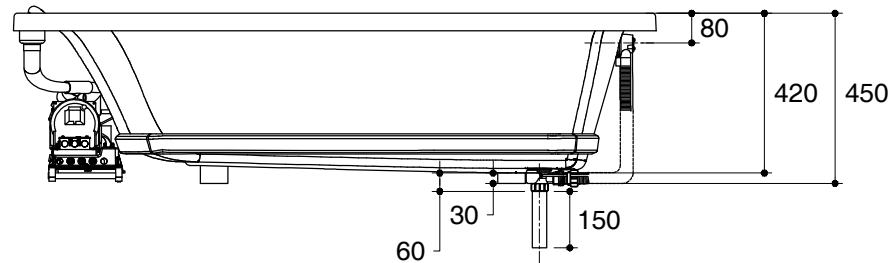

Dimensions are approximate.

Unit: mm

 Recommended Faucet Area

Customer Interface Access Panel
W500 x H450

Pump(Blower Motor)
Control Access
W500xH450

SKU	K-97194X-G1-0
Name	PATIO
Description	BUBBLE MASSAGE BATH WHITE PILLOW LEFT ELECTRONIC KEYPAD

KOHLER

*The recommended dimension for installation can be adjusted according to user preferences and layout.