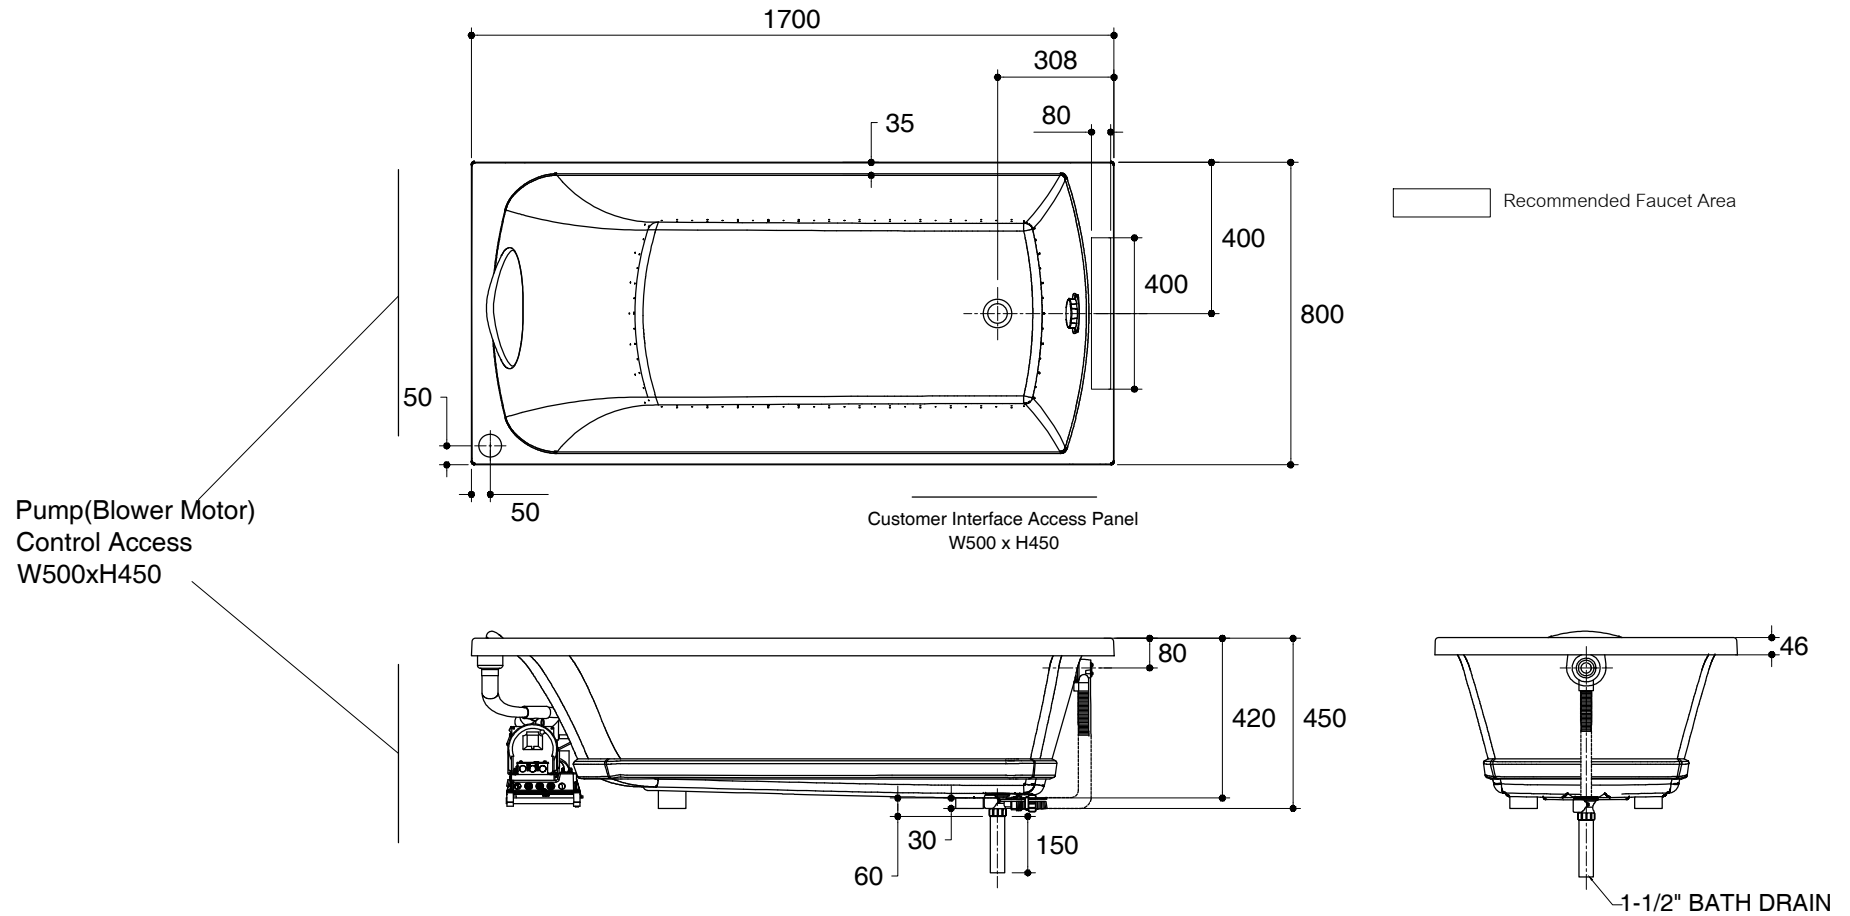

Dimensions are approximate.

Unit: mm

SKU	K-97194X-G2-0
Name	PATIO
Description	BUBBLE MASSAGE BATH WHITE PILLOW RIGHT ELECTRONIC KEYPAD

KOHLER

*The recommended dimension for installation can be adjusted according to user preferences and layout.