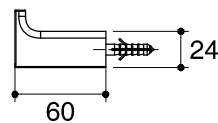

Dimensions are approximate.  
Unit: mm

\*The recommended dimension for installation can be adjusted according to user preferences and layout.

SKU	K-37345X-CP
Name	STRAYT
Description	ROBE HOOK

**KOHLER**