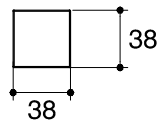

Dimensions are approximate.  
Unit: mm

\*The recommended dimension for installation can be adjusted according to user preferences and layout.

SKU	K-37345X-CP
Name	STRAYT
Description	ROBE HOOK

**KOHLER**