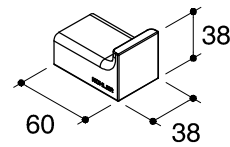

Dimensions are approximate.  
Unit: mm

\*The recommended dimension for installation can be adjusted according to user preferences and layout.

SKU	K-37345X-CP
Name	STRAYT
Description	ROBE HOOK

**KOHLER**