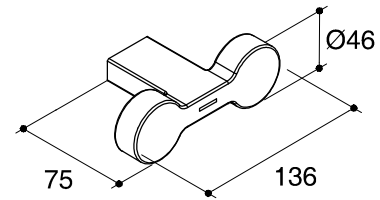

Dimensions are approximate.

Unit: mm

SKU	K-15218T-CP
Name	SINGULIER
Description	DOUBLE ROBE HOOK

KOHLER

*The recommended dimension for installation can be adjusted according to user preferences and layout.