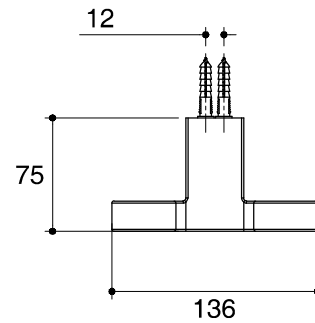

Dimensions are approximate.

Unit: mm

SKU	K-15218T-CP
Name	SINGULIER
Description	DOUBLE ROBE HOOK

KOHLER

*The recommended dimension for installation can be adjusted according to user preferences and layout.