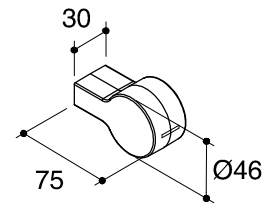

Dimensions are approximate.

Unit: mm

SKU	K-15209T-CP
Name	SINGULIER
Description	ROBE HOOK

*The recommended dimension for installation can be adjusted according to user preferences and layout.

KOHLER