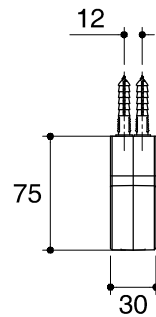

Dimensions are approximate.

Unit: mm

SKU	K-15209T-CP
Name	SINGULIER
Description	ROBE HOOK

*The recommended dimension for installation can be adjusted according to user preferences and layout.

KOHLER