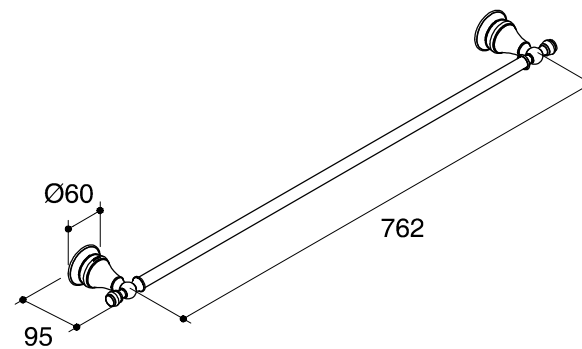

Dimensions are approximate.

Unit: mm

SKU	K-16147-CP
Name	REVIVAL
Description	TOWEL BAR 30"

KOHLER

*The recommended dimension for installation can be adjusted according to user preferences and layout.