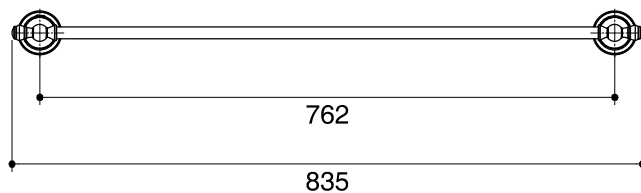

Dimensions are approximate.

Unit: mm

SKU	K-16147-CP
Name	REVIVAL
Description	TOWEL BAR 30"

KOHLER

*The recommended dimension for installation can be adjusted according to user preferences and layout.