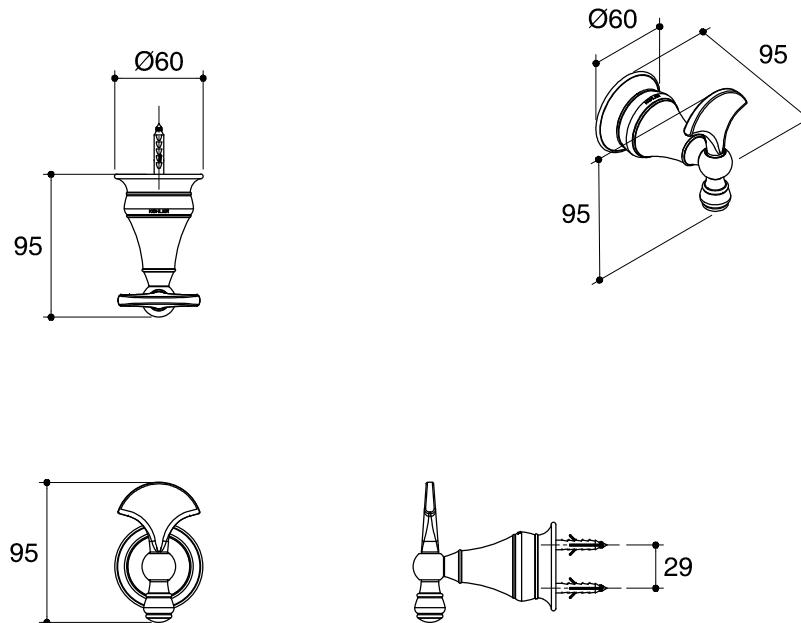

Dimensions are approximate.

Unit: mm

*The recommended dimension for installation can be adjusted according to user preferences and layout.

SKU	K-16146-CP
Name	REVIVAL
Description	ROBE HOOK

KOHLER