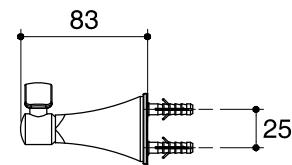

Dimensions are approximate.

Unit: mm

SKU	K-492-CP
Name	MEMOIRS
Description	ROBE HOOK

KOHLER

*The recommended dimension for installation can be adjusted according to user preferences and layout.