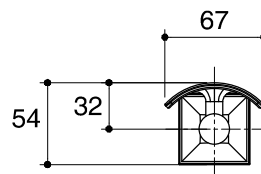

Dimensions are approximate.

Unit: mm

SKU	K-492-CP
Name	MEMOIRS
Description	ROBE HOOK

KOHLER

*The recommended dimension for installation can be adjusted according to user preferences and layout.