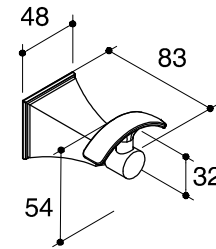

Dimensions are approximate.

Unit: mm

SKU	K-492-CP
Name	MEMOIRS
Description	ROBE HOOK

KOHLER

*The recommended dimension for installation can be adjusted according to user preferences and layout.