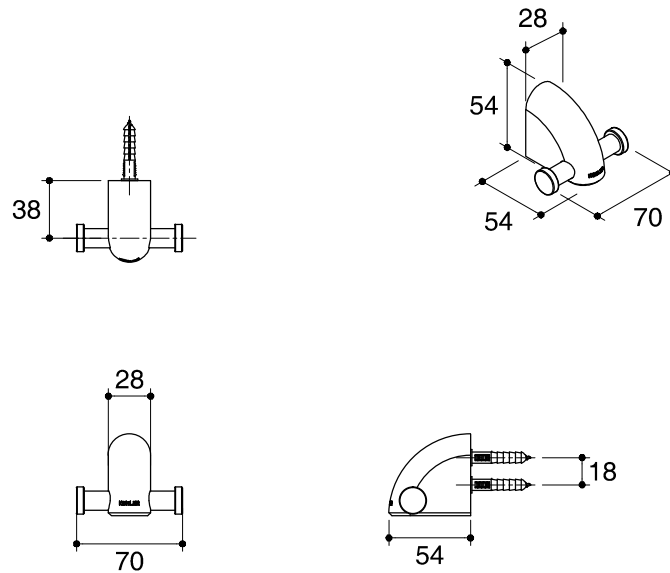

Dimensions are approximate.

Unit: mm

SKU	K-18424X-CP
Name	LISON
Description	DOUBLE ROBE HOOK

\*The recommended dimension for installation can be adjusted according to user preferences and layout.

**KOHLER**