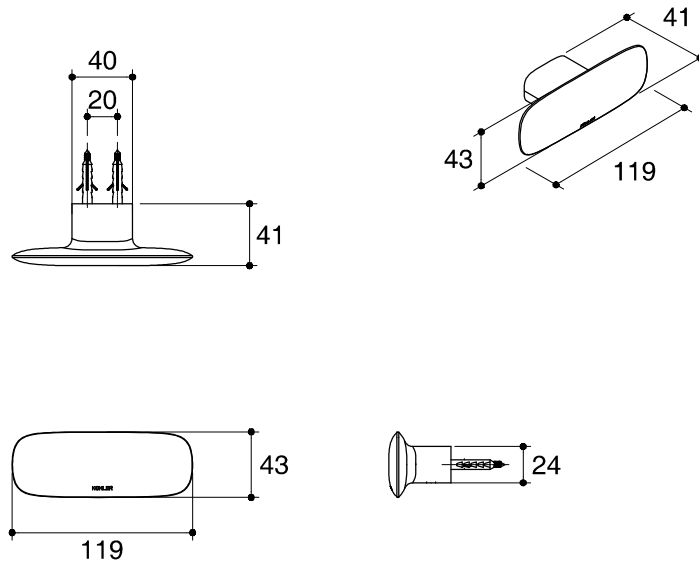

Dimensions are approximate.

Unit: mm

\*The recommended dimension for installation can be adjusted according to user preferences and layout.

SKU	K-37063X-CP
Name	AIRFOIL
Description	ROBE HOOK

**KOHLER**