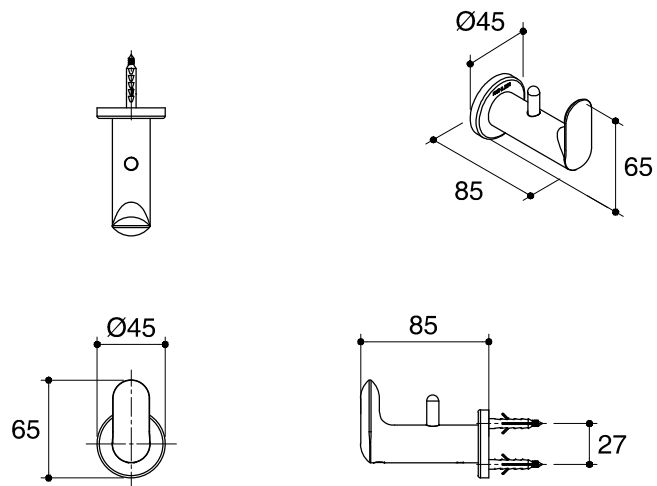

Dimensions are approximate.

Unit: mm

SKU	K-97897T-CP
Name	KUMIN
Description	DOUBLE ROBE HOOK

*The recommended dimension for installation can be adjusted according to user preferences and layout.

KOHLER