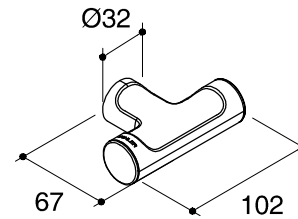

Dimensions are approximate.
Unit: mm

*The recommended dimension for installation can be adjusted according to user preferences and layout.

SKU	K-9317T-CP
Name	JULY
Description	DOUBLE ROBE HOOK

KOHLER