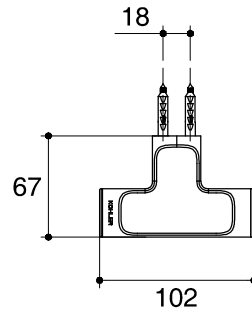

Dimensions are approximate.
Unit: mm

*The recommended dimension for installation can be adjusted according to user preferences and layout.

SKU	K-9317T-CP
Name	JULY
Description	DOUBLE ROBE HOOK

KOHLER