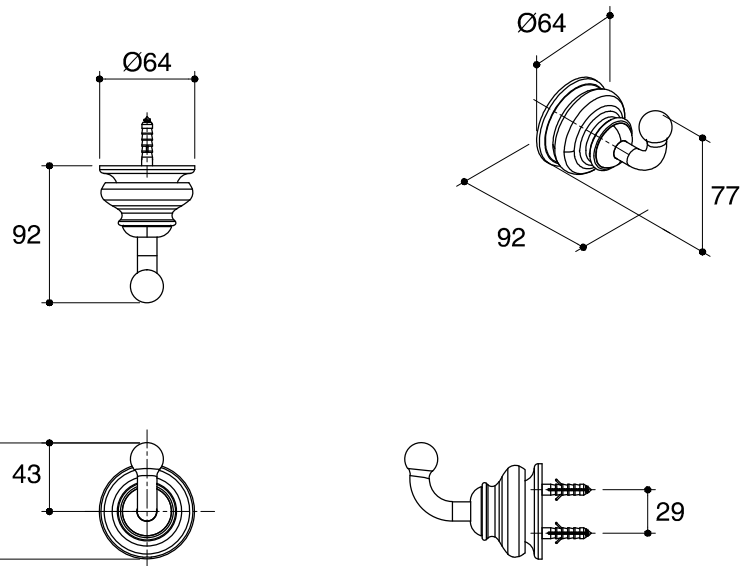

Dimensions are approximate.
Unit: mm

*The recommended dimension for installation can be adjusted according to user preferences and layout.

SKU	K-12156-CP
Name	FAIRFAX
Description	ROBE HOOK

KOHLER