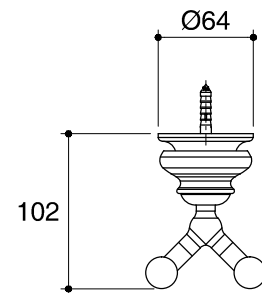

Dimensions are approximate.  
Unit: mm

SKU	K-12153-CP
Name	FAIRFAX
Description	DOUBLE ROBE HOOK

**KOHLER**

\*The recommended dimension for installation can be adjusted according to user preferences and layout.