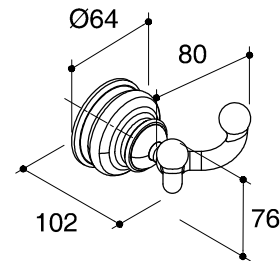

Dimensions are approximate.  
Unit: mm

SKU	K-12153-CP
Name	FAIRFAX
Description	DOUBLE ROBE HOOK

**KOHLER**

\*The recommended dimension for installation can be adjusted according to user preferences and layout.