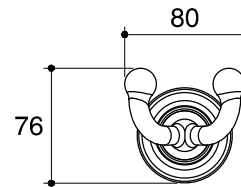

Dimensions are approximate.  
Unit: mm

SKU	K-12153-CP
Name	FAIRFAX
Description	DOUBLE ROBE HOOK

**KOHLER**

\*The recommended dimension for installation can be adjusted according to user preferences and layout.