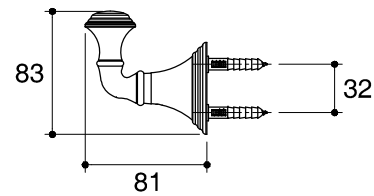

Dimensions are approximate.  
Unit: mm

SKU	K-10555-CP
Name	DEVONSHIRE
Description	ROBE HOOK

\*The recommended dimension for installation can be adjusted according to user preferences and layout.

**KOHLER**