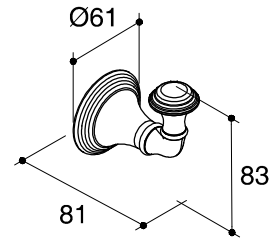

Dimensions are approximate.  
Unit: mm

SKU	K-10555-CP
Name	DEVONSHIRE
Description	ROBE HOOK

\*The recommended dimension for installation can be adjusted according to user preferences and layout.

**KOHLER**