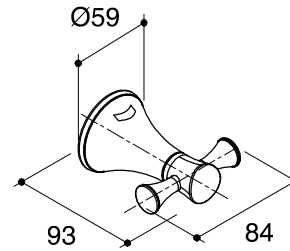

Dimensions are approximate.

Unit: mm

| | |
|-------------|------------------|
| SKU | K-13457T-CP |
| Name | CORALAIS |
| Description | DOUBLE ROBE HOOK |

*The recommended dimension for installation can be adjusted according to user preferences and layout.