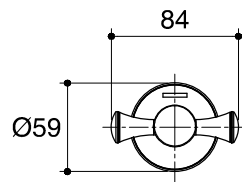

Dimensions are approximate.

Unit: mm

| | |
|-------------|------------------|
| SKU | K-13457T-CP |
| Name | CORALAIS |
| Description | DOUBLE ROBE HOOK |

*The recommended dimension for installation can be adjusted according to user preferences and layout.