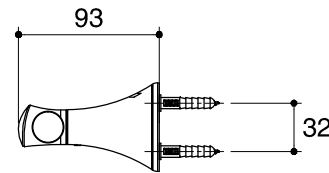

Dimensions are approximate.

Unit: mm

| | |
|-------------|------------------|
| SKU | K-13457T-CP |
| Name | CORALAIS |
| Description | DOUBLE ROBE HOOK |

*The recommended dimension for installation can be adjusted according to user preferences and layout.