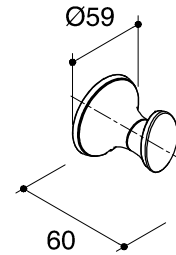

Dimensions are approximate.

Unit: mm

|             |             |
|-------------|-------------|
| SKU         | K-13433T-CP |
| Name        | CORALAIS    |
| Description | ROBE HOOK   |

\*The recommended dimension for installation can be adjusted according to user preferences and layout.