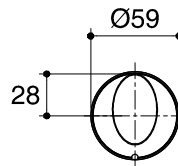

Dimensions are approximate.

Unit: mm

|             |             |
|-------------|-------------|
| SKU         | K-13433T-CP |
| Name        | CORALAIS    |
| Description | ROBE HOOK   |

\*The recommended dimension for installation can be adjusted according to user preferences and layout.