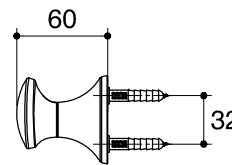

Dimensions are approximate.

Unit: mm

|             |             |
|-------------|-------------|
| SKU         | K-13433T-CP |
| Name        | CORALAIS    |
| Description | ROBE HOOK   |

\*The recommended dimension for installation can be adjusted according to user preferences and layout.