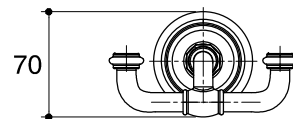

Dimensions are approximate.
Unit: mm

*The recommended dimension for installation can be adjusted according to user preferences and layout.

SKU	K-72572T
Name	ARTIFACTS
Description	DOUBLE ROBE HOOK

KOHLER