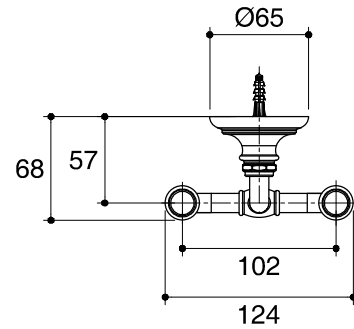

Dimensions are approximate.
Unit: mm

*The recommended dimension for installation can be adjusted according to user preferences and layout.

SKU	K-72572T
Name	ARTIFACTS
Description	DOUBLE ROBE HOOK

KOHLER