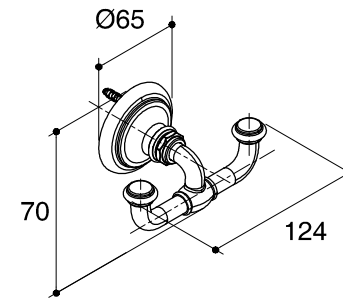

Dimensions are approximate.
Unit: mm

*The recommended dimension for installation can be adjusted according to user preferences and layout.

SKU	K-72572T
Name	ARTIFACTS
Description	DOUBLE ROBE HOOK

KOHLER