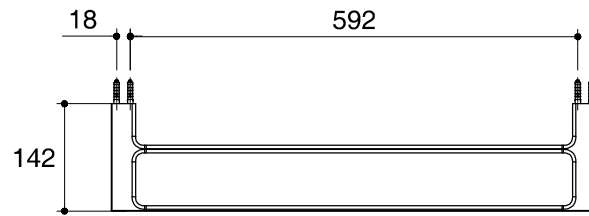

Dimensions are approximate.

Unit: mm

SKU	K-9123X-CP
Name	STRAYT
Description	DOUBLE TOWEL BAR 24"

*The recommended dimension for installation can be adjusted according to user preferences and layout.

KOHLER