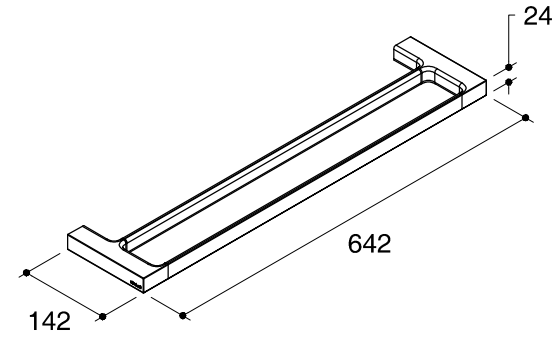

Dimensions are approximate.

Unit: mm

SKU	K-9123X-CP
Name	STRAYT
Description	DOUBLE TOWEL BAR 24"

*The recommended dimension for installation can be adjusted according to user preferences and layout.

KOHLER