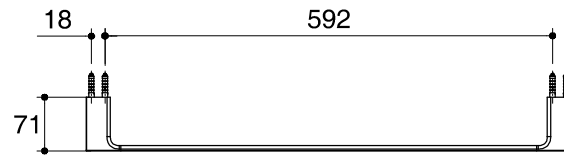

Dimensions are approximate.
Unit: mm

SKU	K-37347X-CP
Name	STRAYT
Description	TOWEL BAR 24"

*The recommended dimension for installation can be adjusted according to user preferences and layout.

KOHLER