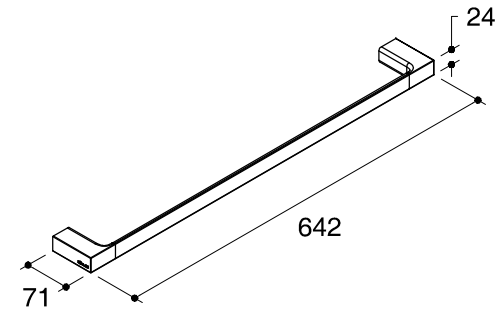

Dimensions are approximate.
Unit: mm

SKU	K-37347X-CP
Name	STRAYT
Description	TOWEL BAR 24"

*The recommended dimension for installation can be adjusted according to user preferences and layout.

KOHLER