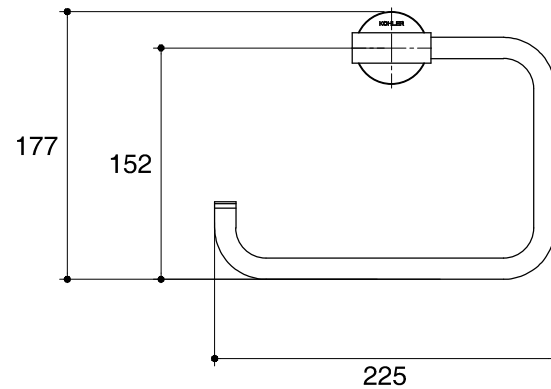

Dimensions are approximate.

Unit: mm

SKU	K-14456-CP
Name	STILLNESS
Description	TOWEL RING

*The recommended dimension for installation can be adjusted according to user preferences and layout.

KOHLER