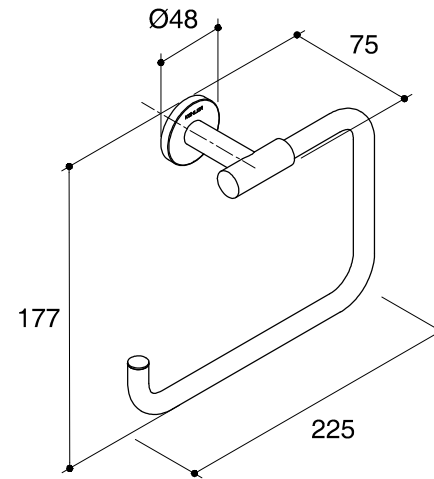

Dimensions are approximate.

Unit: mm

SKU	K-14456-CP
Name	STILLNESS
Description	TOWEL RING

*The recommended dimension for installation can be adjusted according to user preferences and layout.

KOHLER