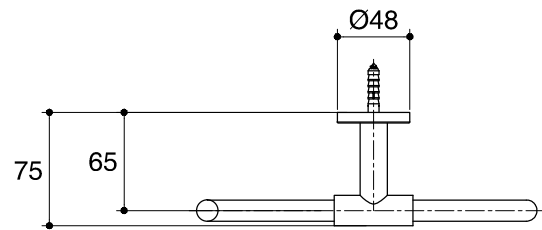

Dimensions are approximate.

Unit: mm

SKU	K-14456-CP
Name	STILLNESS
Description	TOWEL RING

*The recommended dimension for installation can be adjusted according to user preferences and layout.

KOHLER