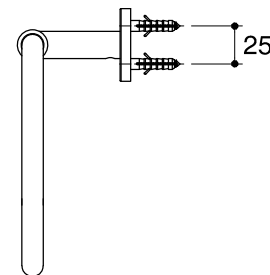

Dimensions are approximate.

Unit: mm

SKU	K-14456-CP
Name	STILLNESS
Description	TOWEL RING

*The recommended dimension for installation can be adjusted according to user preferences and layout.

KOHLER