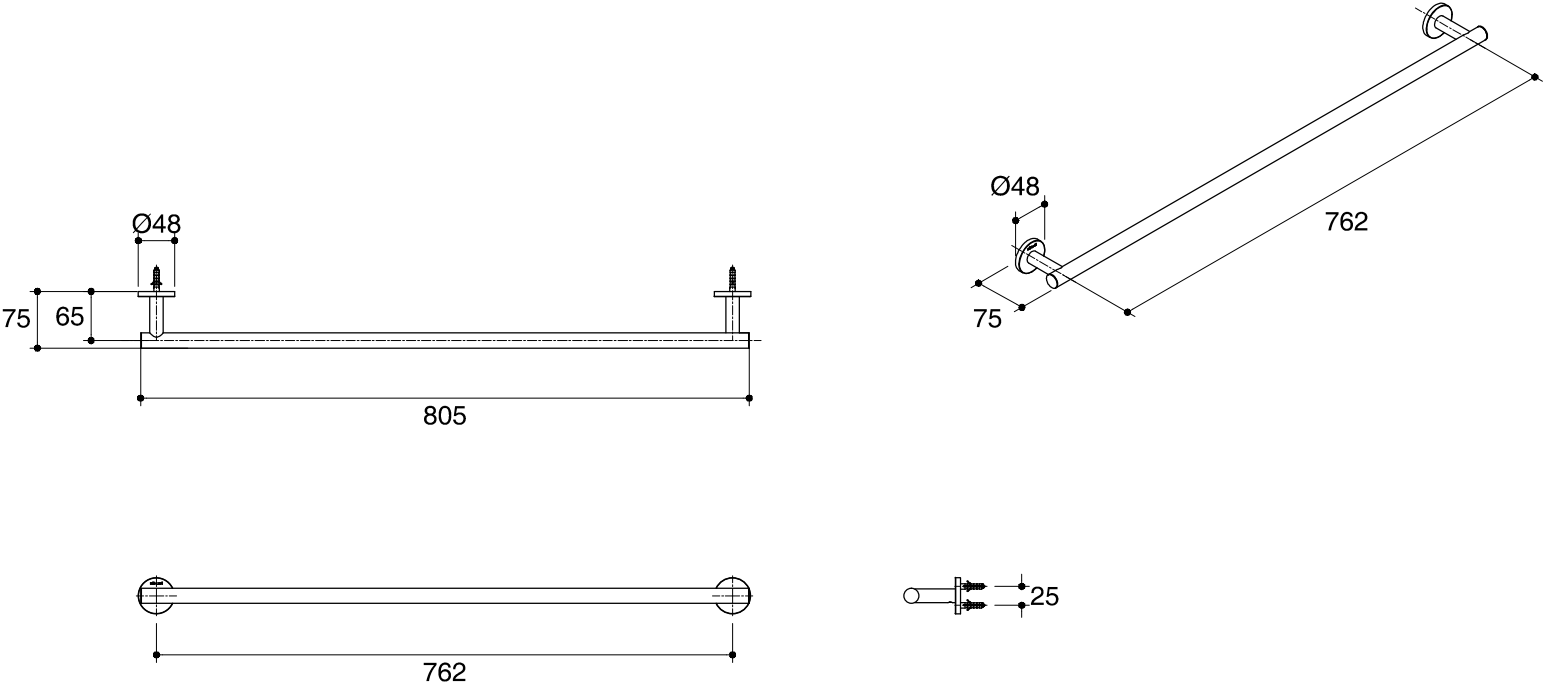

Dimensions are approximate.
Unit: mm

SKU	K-14452-CP
Name	STILLNESS
Description	TOWEL BAR 30"

*The recommended dimension for installation can be adjusted according to user preferences and layout.