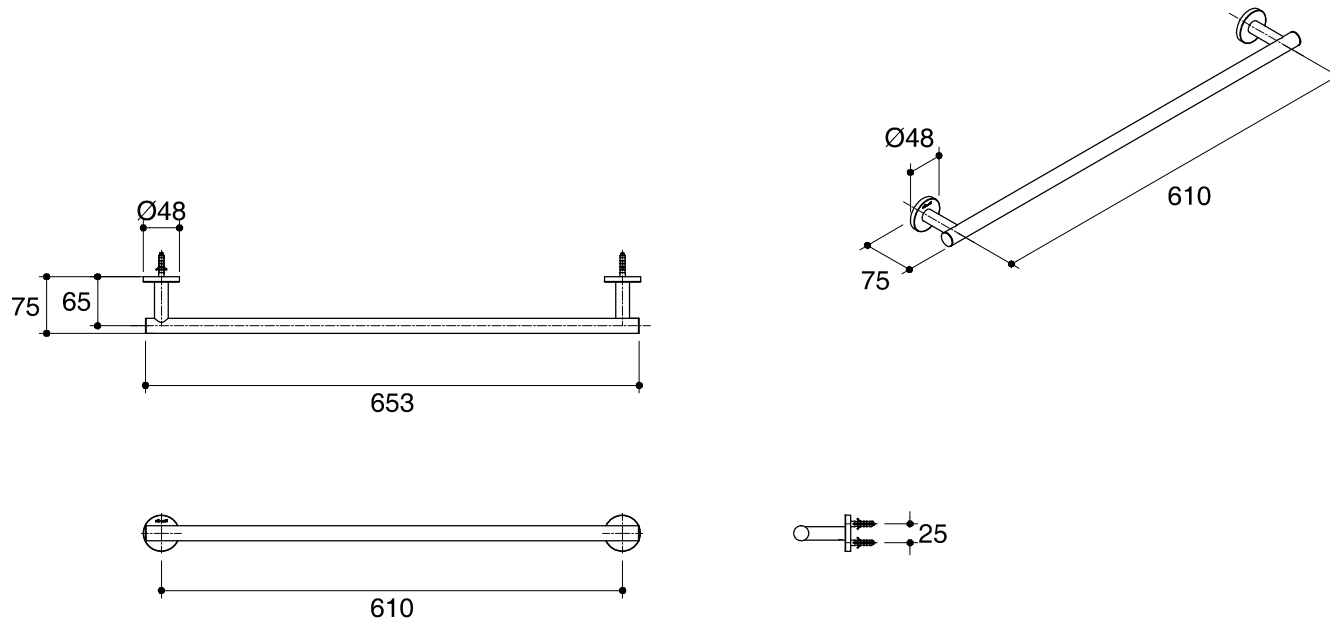

Dimensions are approximate.

Unit: mm

SKU	K-14451-CP
Name	STILLNESS
Description	TOWEL BAR 24"

\*The recommended dimension for installation can be adjusted according to user preferences and layout.

**KOHLER**