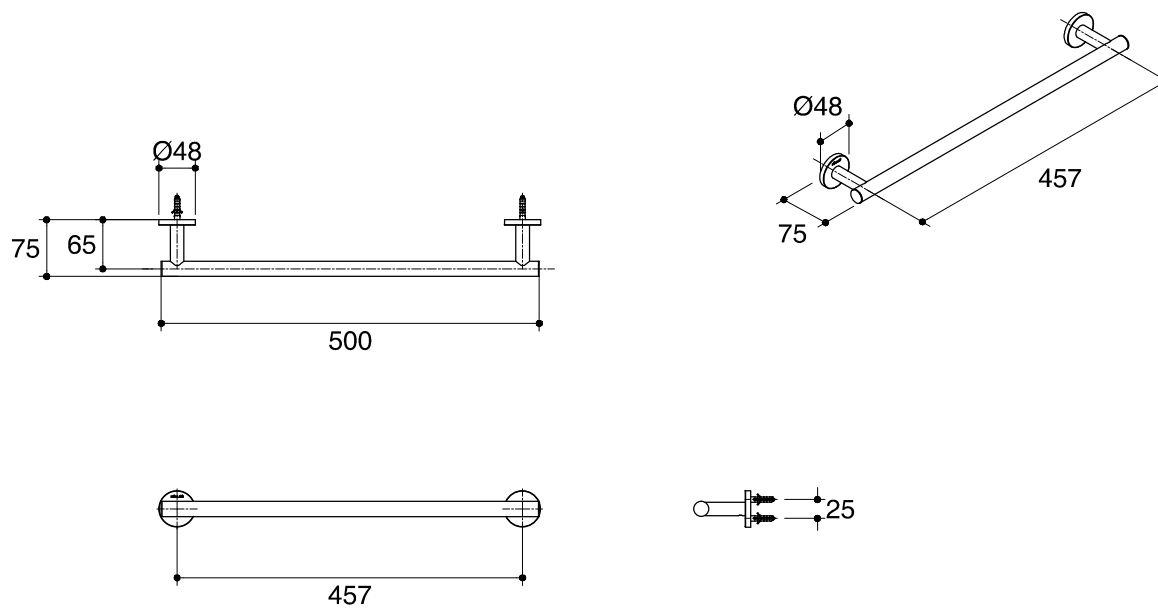

Dimensions are approximate.

Unit: mm

SKU	K-14450-CP
Name	STILLNESS
Description	TOWEL BAR 18"

\*The recommended dimension for installation can be adjusted according to user preferences and layout.

**KOHLER**