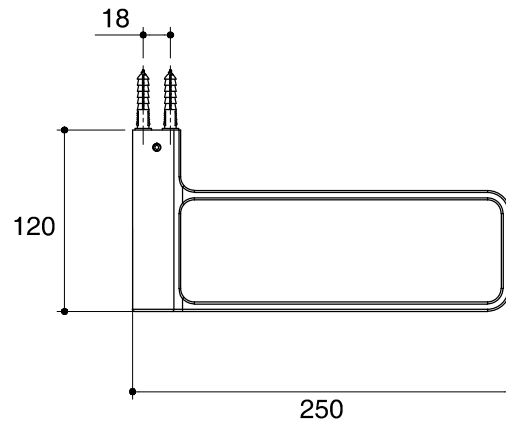

Dimensions are approximate.
Unit: mm

*The recommended dimension for installation can be adjusted according to user preferences and layout.

SKU	K-15208T-CP
Name	SINGULIER
Description	TOWEL RING

KOHLER