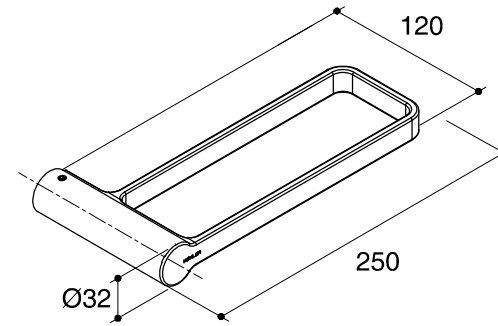

Dimensions are approximate.
Unit: mm

*The recommended dimension for installation can be adjusted according to user preferences and layout.

SKU	K-15208T-CP
Name	SINGULIER
Description	TOWEL RING

KOHLER