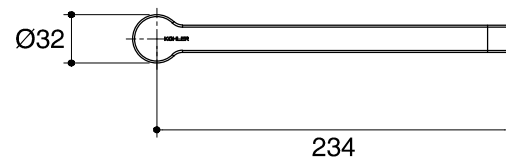

Dimensions are approximate.
Unit: mm

*The recommended dimension for installation can be adjusted according to user preferences and layout.

SKU	K-15208T-CP
Name	SINGULIER
Description	TOWEL RING

KOHLER