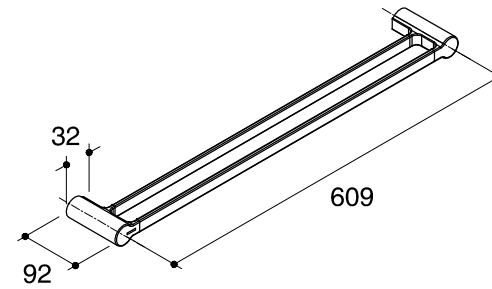

Dimensions are approximate.

Unit: mm

SKU	K-15206T-CP
Name	SINGULIER
Description	DOUBLE TOWEL BAR 24"

KOHLER

*The recommended dimension for installation can be adjusted according to user preferences and layout.