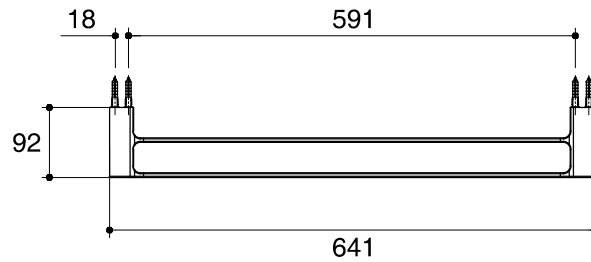

Dimensions are approximate.

Unit: mm

SKU	K-15206T-CP
Name	SINGULIER
Description	DOUBLE TOWEL BAR 24"

KOHLER

*The recommended dimension for installation can be adjusted according to user preferences and layout.