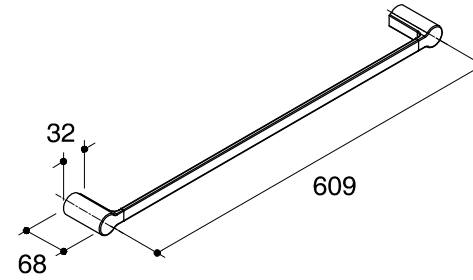

Dimensions are approximate.

Unit: mm

SKU	K-15205T-CP
Name	SINGULIER
Description	TOWEL BAR 24"

**KOHLER**

\*The recommended dimension for installation can be adjusted according to user preferences and layout.