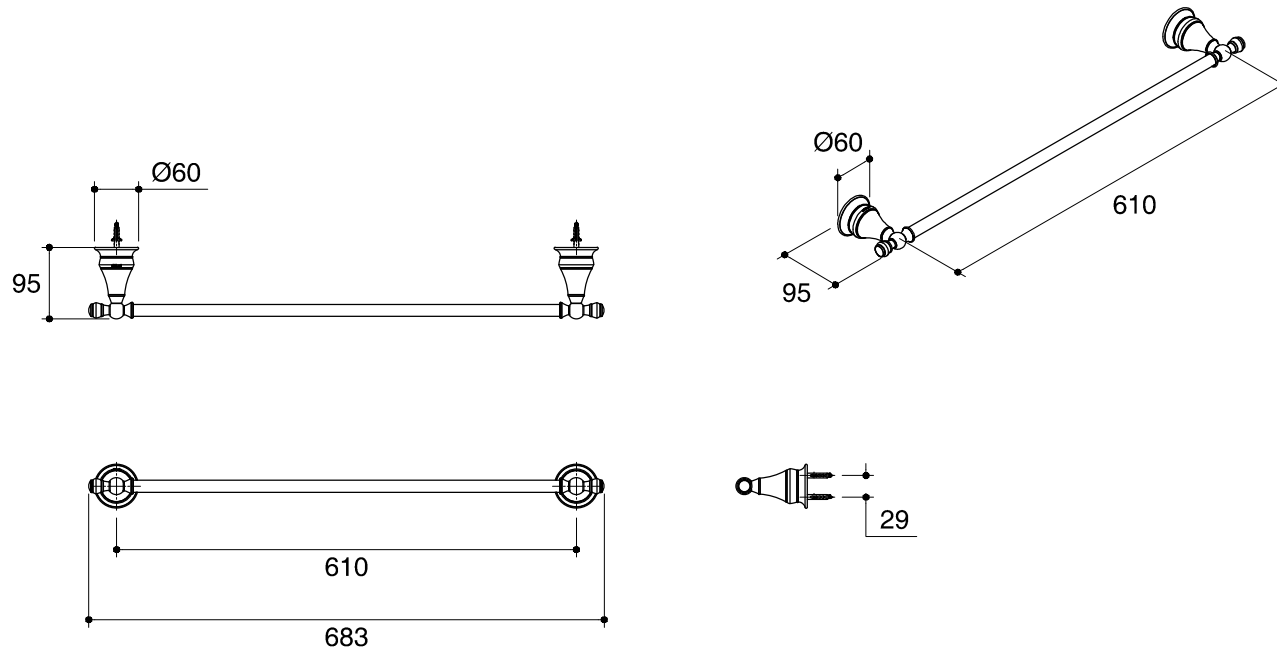

Dimensions are approximate.

Unit: mm

SKU	K-16150-CP
Name	REVIVAL
Description	TOWEL BAR 24"

\*The recommended dimension for installation can be adjusted according to user preferences and layout.

**KOHLER**