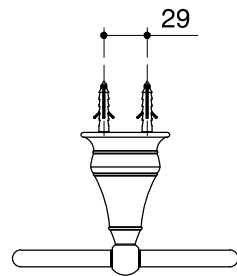

Dimensions are approximate.

Unit: mm

*The recommended dimension for installation can be adjusted according to user preferences and layout.

SKU	K-16140-CP
Name	REVIVAL
Description	TOWEL RING
KOHLER	