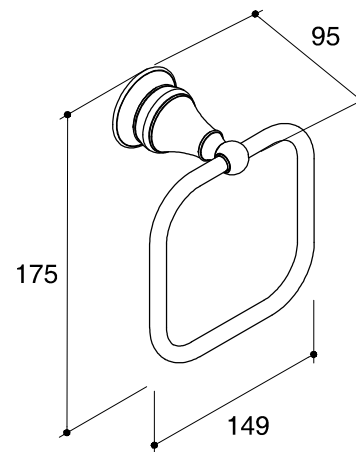

Dimensions are approximate.

Unit: mm

*The recommended dimension for installation can be adjusted according to user preferences and layout.

SKU	K-16140-CP
Name	REVIVAL
Description	TOWEL RING
KOHLER	