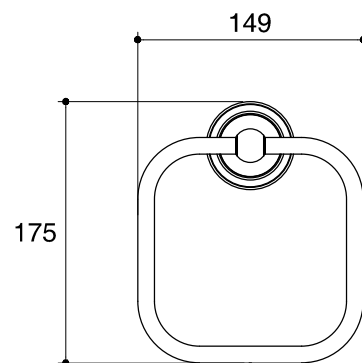

Dimensions are approximate.

Unit: mm

*The recommended dimension for installation can be adjusted according to user preferences and layout.

SKU	K-16140-CP
Name	REVIVAL
Description	TOWEL RING
KOHLER	