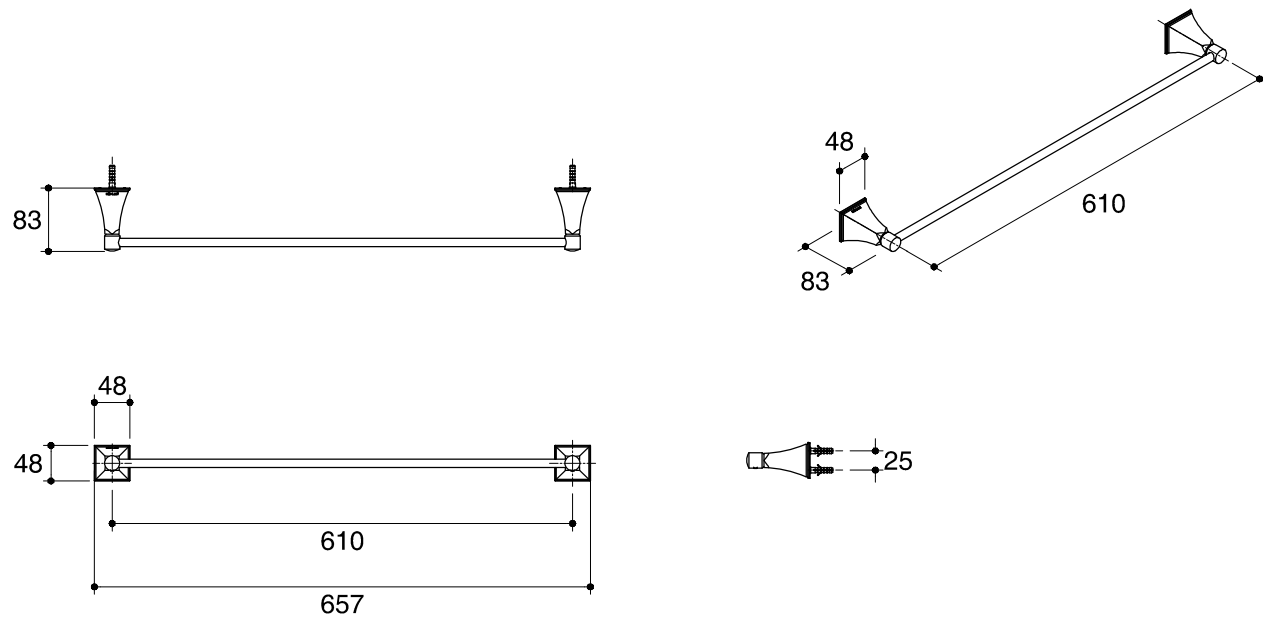

Dimensions are approximate.

Unit: mm

SKU	K-486-CP
Name	MEMOIRS
Description	TOWEL BAR 24"

KOHLER

*The recommended dimension for installation can be adjusted according to user preferences and layout.