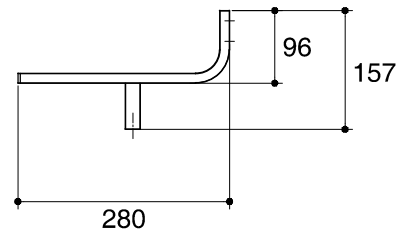

Dimensions are approximate.

Unit: mm

SKU	K-11745T-CP
Name	LOURE
Description	DOUBLE TOWEL SHELF 24"

*The recommended dimension for installation can be adjusted according to user preferences and layout.

KOHLER