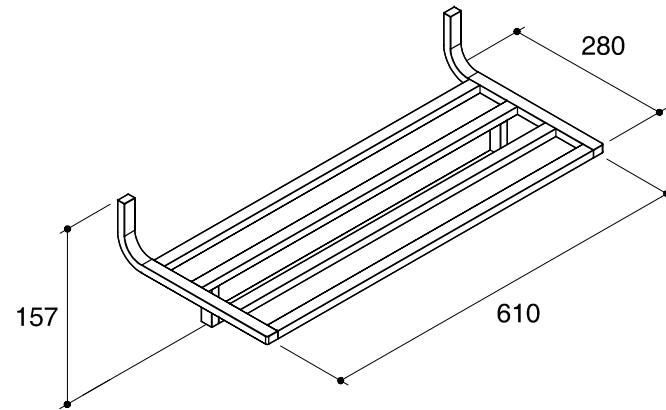

Dimensions are approximate.

Unit: mm

SKU	K-11745T-CP
Name	LOURE
Description	DOUBLE TOWEL SHELF 24"

*The recommended dimension for installation can be adjusted according to user preferences and layout.

KOHLER