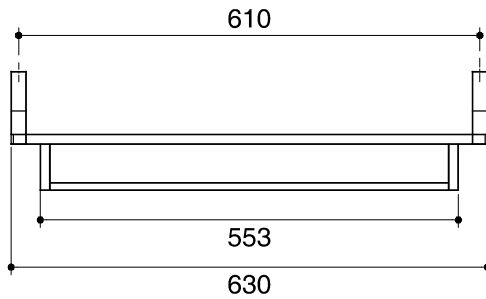

Dimensions are approximate.

Unit: mm

SKU	K-11745T-CP
Name	LOURE
Description	DOUBLE TOWEL SHELF 24"

*The recommended dimension for installation can be adjusted according to user preferences and layout.

KOHLER