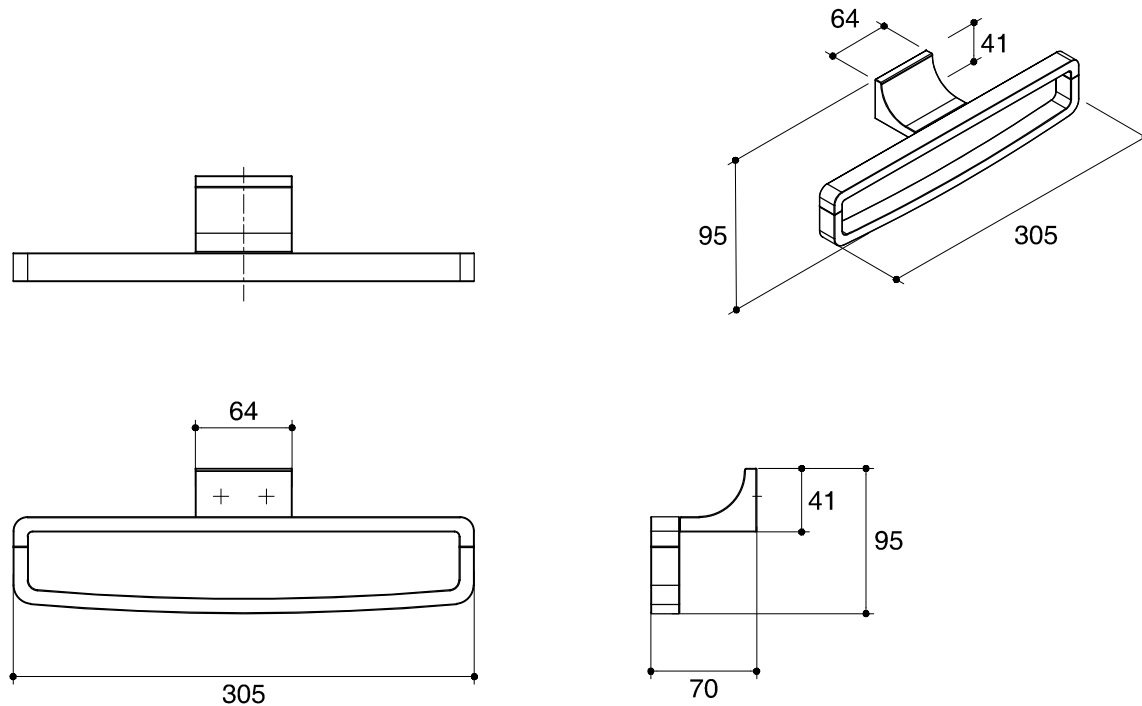

Dimensions are approximate.

Unit: mm

SKU	K-11587T-CP
Name	LOURE
Description	TOWEL RING

KOHLER

*The recommended dimension for installation can be adjusted according to user preferences and layout.