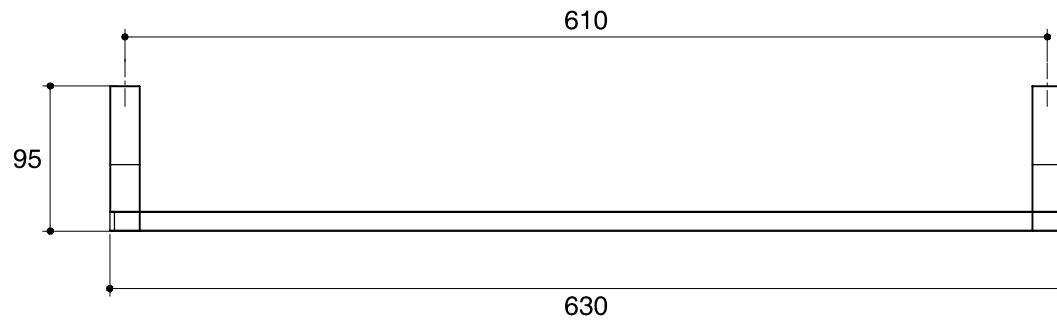

Dimensions are approximate.

Unit: mm

SKU	K-11582T-CP
Name	LOURE
Description	DOUBLE TOWEL BAR 24"

\*The recommended dimension for installation can be adjusted according to user preferences and layout.

**KOHLER**