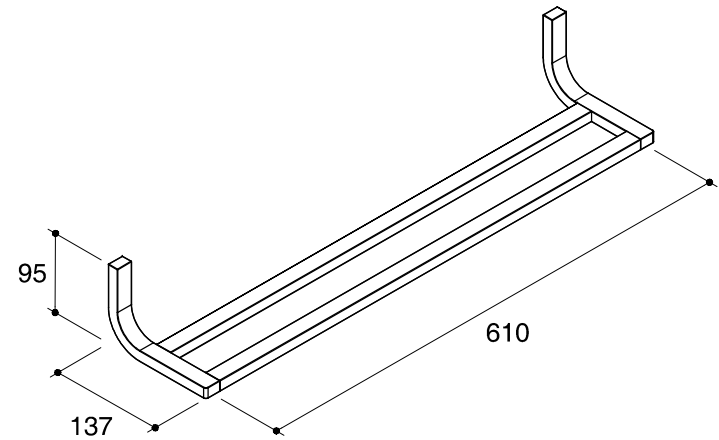

Dimensions are approximate.

Unit: mm

SKU	K-11582T-CP
Name	LOURE
Description	DOUBLE TOWEL BAR 24"

\*The recommended dimension for installation can be adjusted according to user preferences and layout.

**KOHLER**