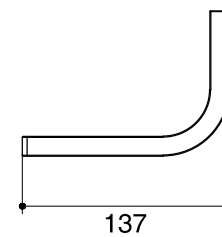

Dimensions are approximate.

Unit: mm

SKU	K-11582T-CP
Name	LOURE
Description	DOUBLE TOWEL BAR 24"

\*The recommended dimension for installation can be adjusted according to user preferences and layout.

**KOHLER**