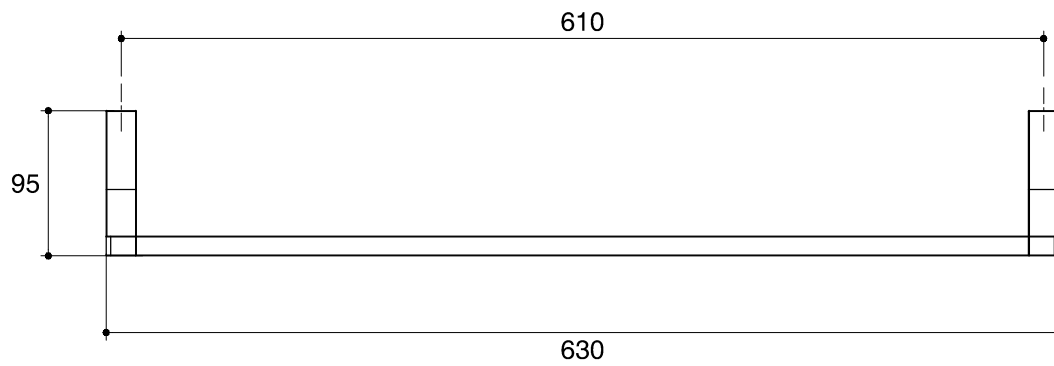

Dimensions are approximate.

Unit: mm

*The recommended dimension for installation can be adjusted according to user preferences and layout.

| | |
|-------------|---------------|
| SKU | K-11581T-CP |
| Name | LOURE |
| Description | TOWEL BAR 24" |