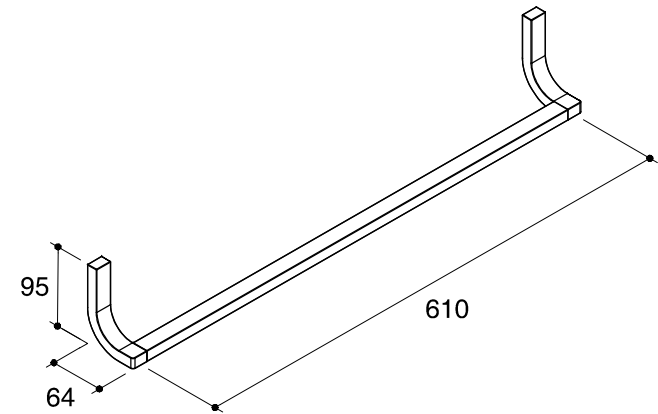

Dimensions are approximate.

Unit: mm

*The recommended dimension for installation can be adjusted according to user preferences and layout.

| | |
|-------------|---------------|
| SKU | K-11581T-CP |
| Name | LOURE |
| Description | TOWEL BAR 24" |