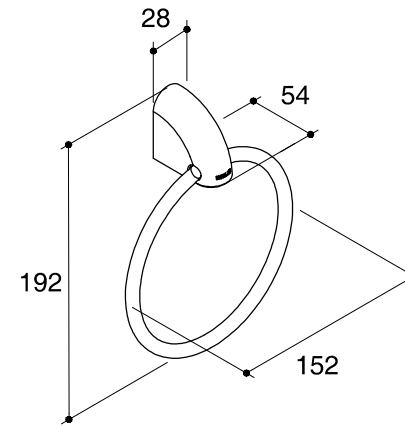

Dimensions are approximate.

Unit: mm

*The recommended dimension for installation can be adjusted according to user preferences and layout.

SKU	K-18423X-CP
Name	LISON
Description	TOWEL RING

KOHLER