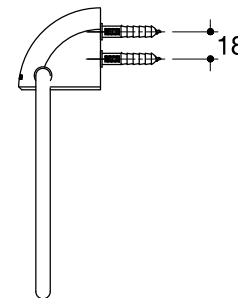

Dimensions are approximate.

Unit: mm

*The recommended dimension for installation can be adjusted according to user preferences and layout.

SKU	K-18423X-CP
Name	LISON
Description	TOWEL RING

KOHLER