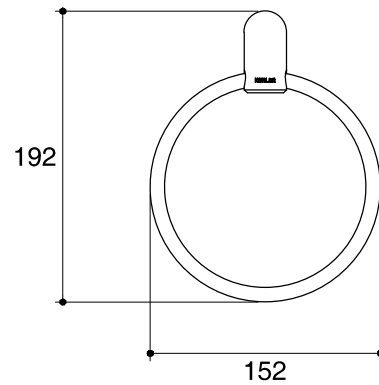

Dimensions are approximate.

Unit: mm

*The recommended dimension for installation can be adjusted according to user preferences and layout.

SKU	K-18423X-CP
Name	LISON
Description	TOWEL RING

KOHLER