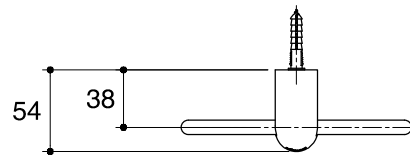

Dimensions are approximate.

Unit: mm

*The recommended dimension for installation can be adjusted according to user preferences and layout.

SKU	K-18423X-CP
Name	LISON
Description	TOWEL RING

KOHLER