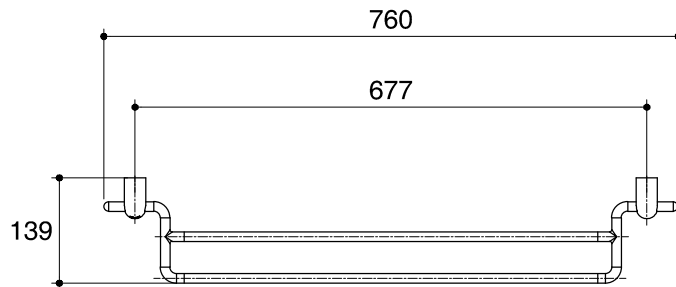

Dimensions are approximate.

Unit: mm

SKU	K-18431X-CP
Name	LISON
Description	DOUBLE TOWEL BAR 24"

\*The recommended dimension for installation can be adjusted according to user preferences and layout.

**KOHLER**