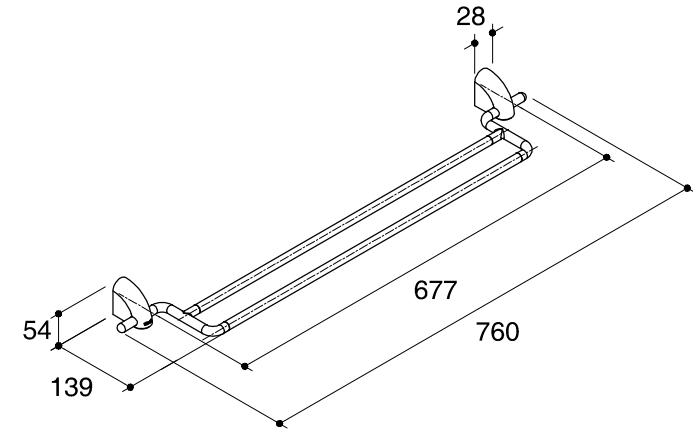

Dimensions are approximate.

Unit: mm

SKU	K-18431X-CP
Name	LISON
Description	DOUBLE TOWEL BAR 24"

\*The recommended dimension for installation can be adjusted according to user preferences and layout.

**KOHLER**