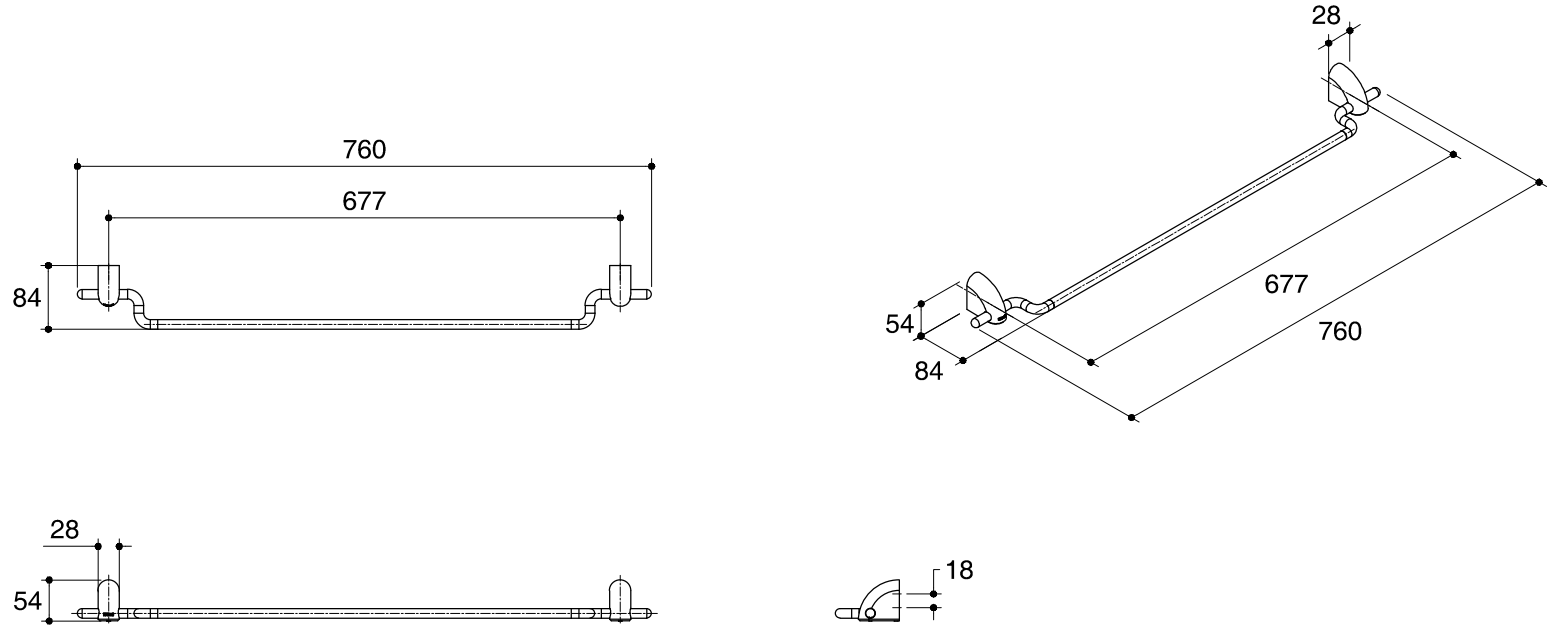

Dimensions are approximate.

Unit: mm

*The recommended dimension for installation can be adjusted according to user preferences and layout.

| | |
|-------------|---------------|
| SKU | K-18421X-CP |
| Name | LISON |
| Description | TOWEL BAR 24" |