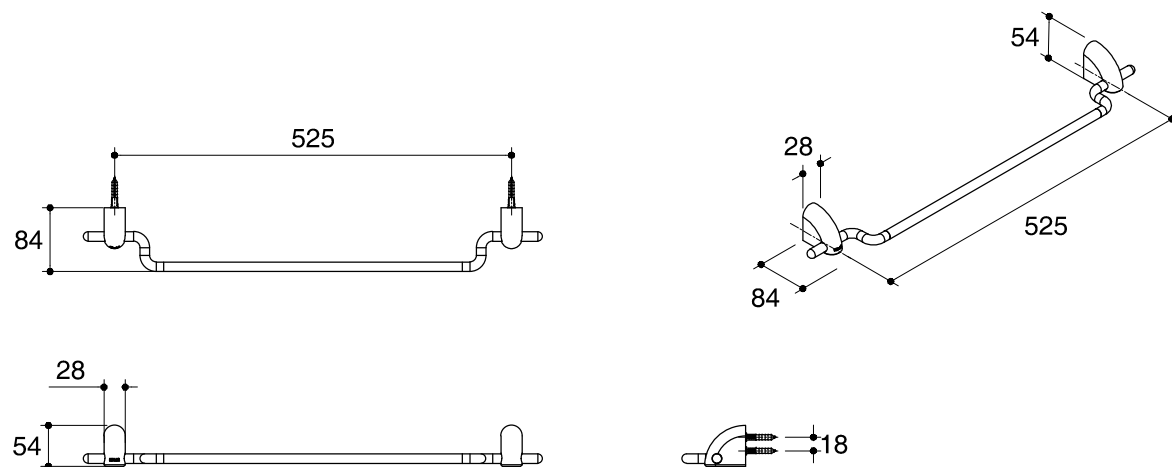

Dimensions are approximate.

Unit: mm

SKU	K-18420X-CP
Name	LISON
Description	TOWEL BAR 18"

*The recommended dimension for installation can be adjusted according to user preferences and layout.

KOHLER